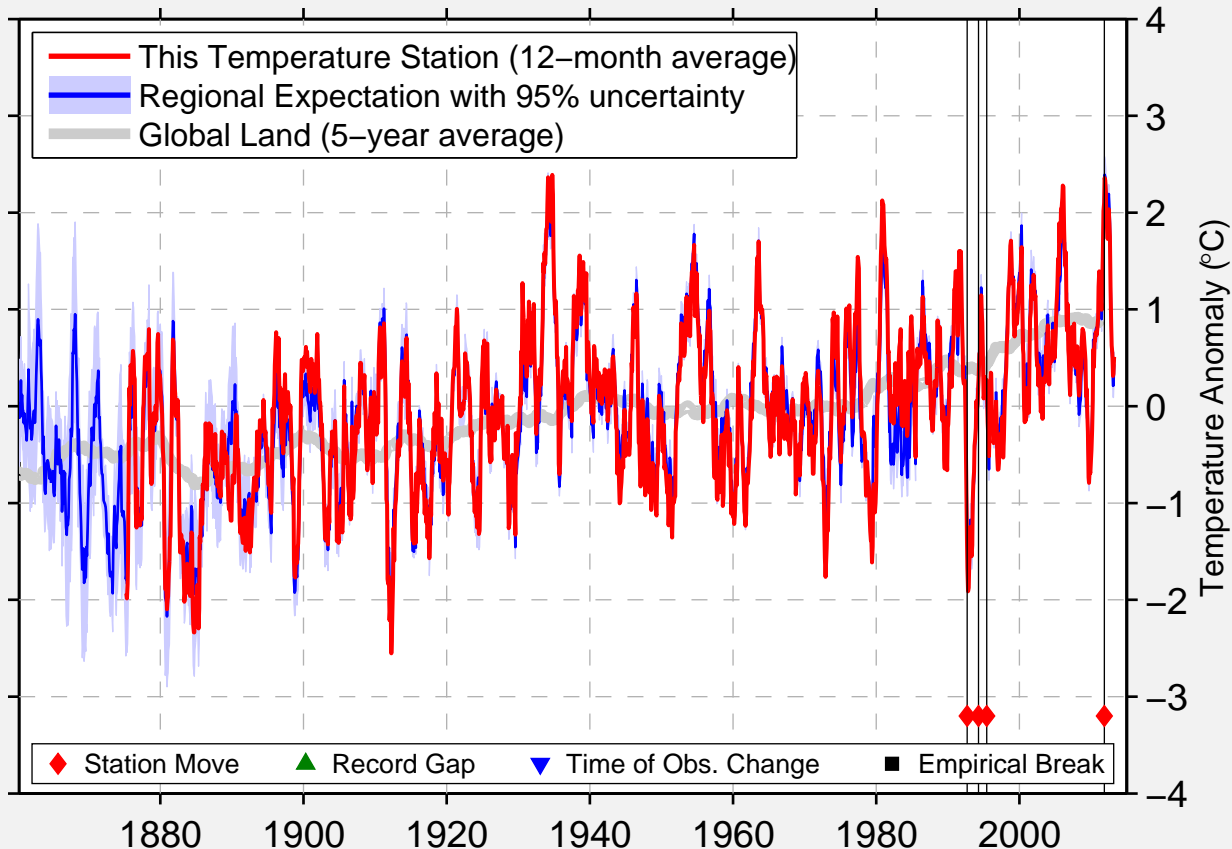

DODGE CITY MUNICIPAL ARPT

37.757 N, 99.968 W (United States)

Data Quality Controlled and Aligned at Breakpoints

Berkeley Earth