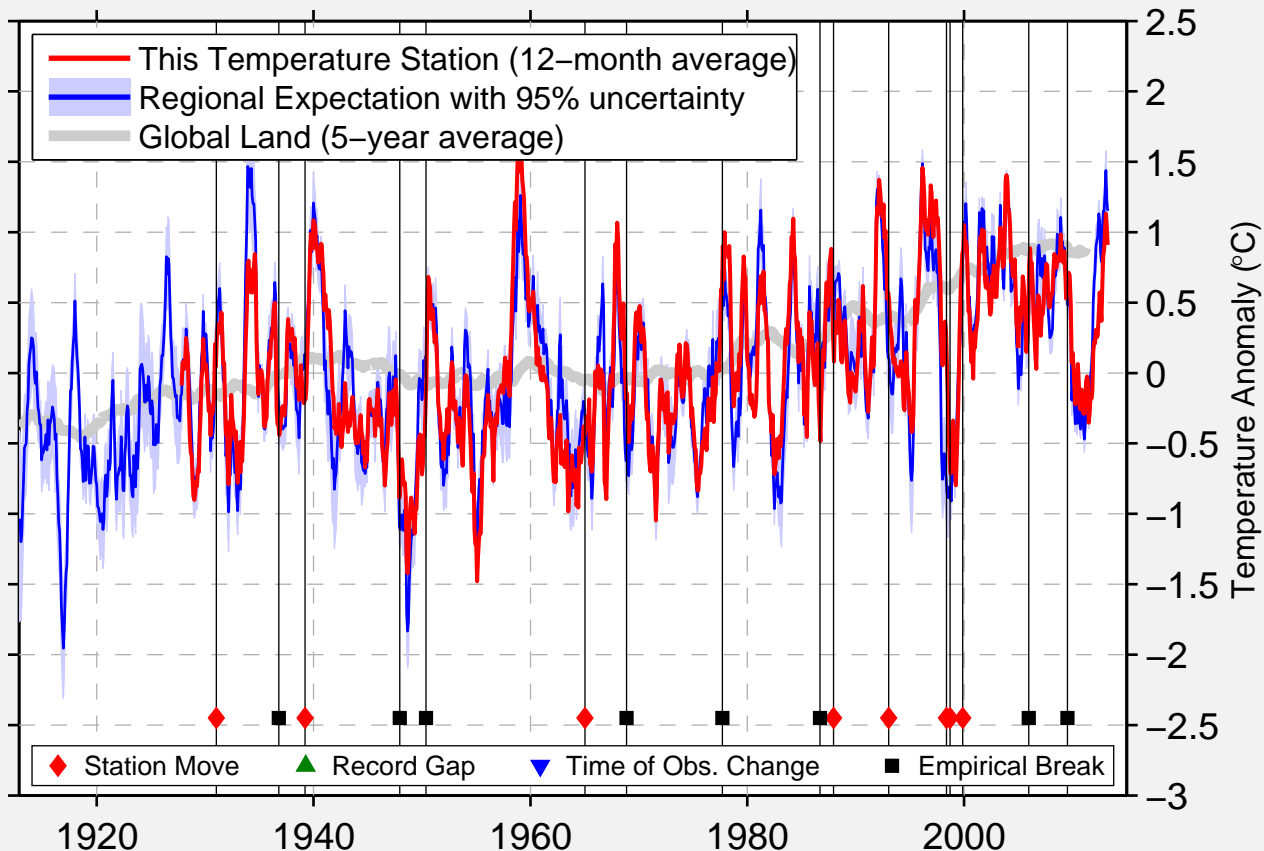

MODESTO CITY-COUNTY AP

37.641 N, 120.975 W (United States)

Data Quality Controlled and Aligned at Breakpoints

Berkeley Earth