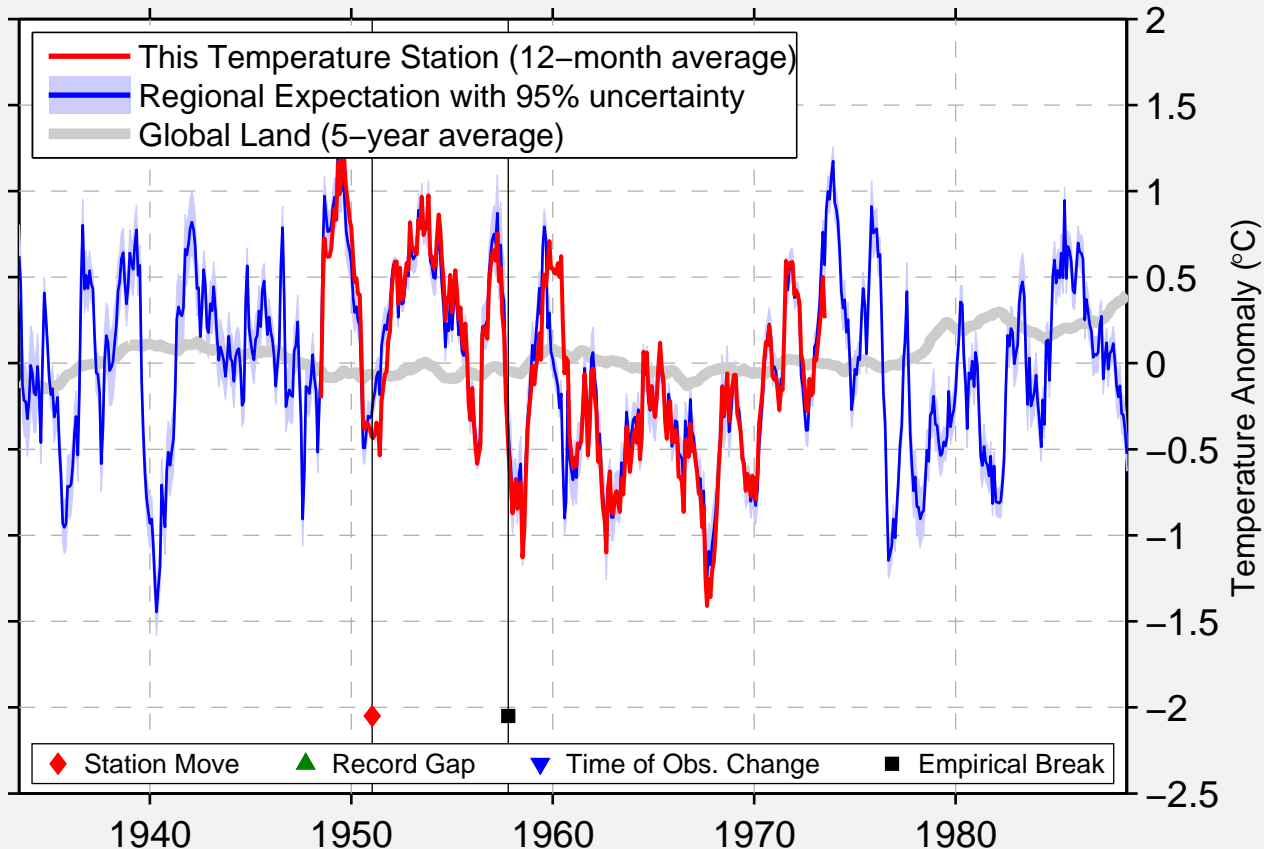

URBANNA WB CITY

37.633 N, 76.579 W (United States)

Data Quality Controlled and Aligned at Breakpoints

Berkeley Earth