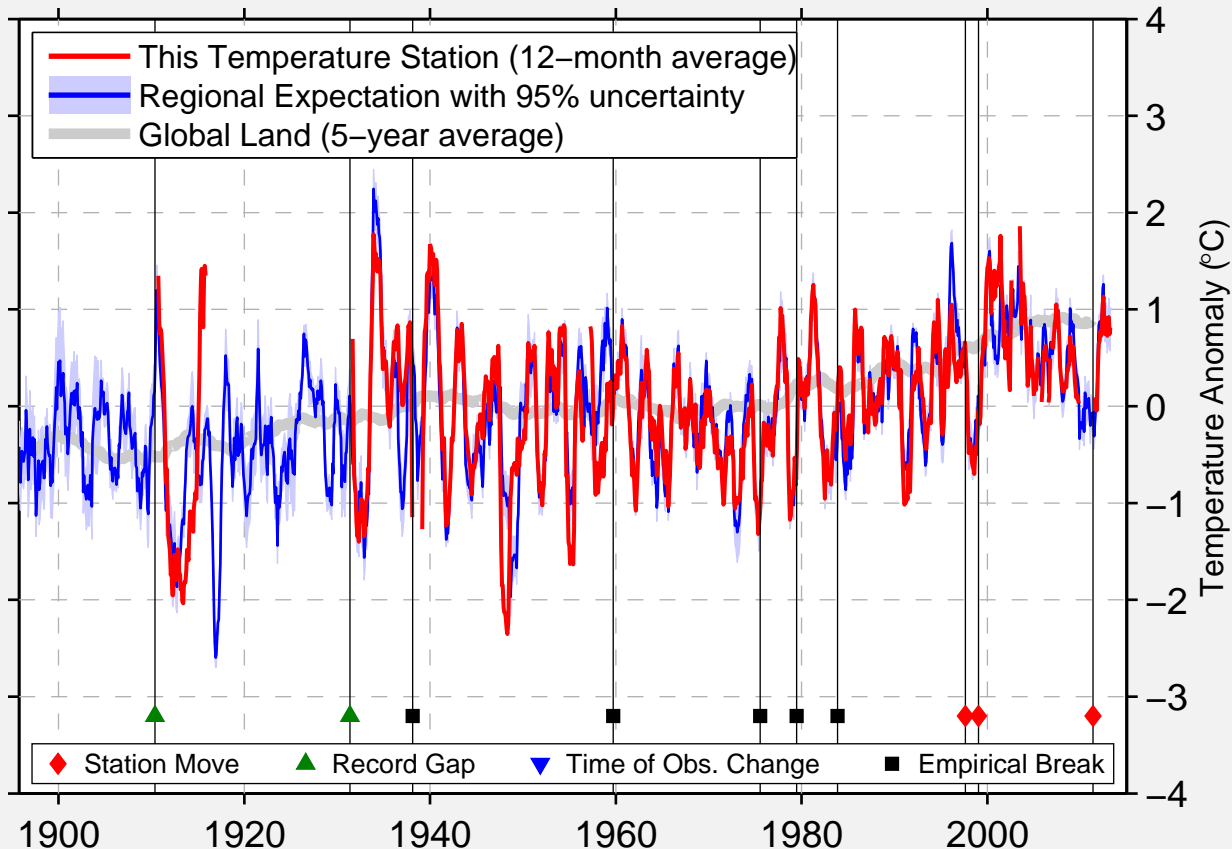

# CALIENTE (AMOS)

37.615 N, 114.521 W (United States)

Data Quality Controlled and Aligned at Breakpoints

Berkeley Earth