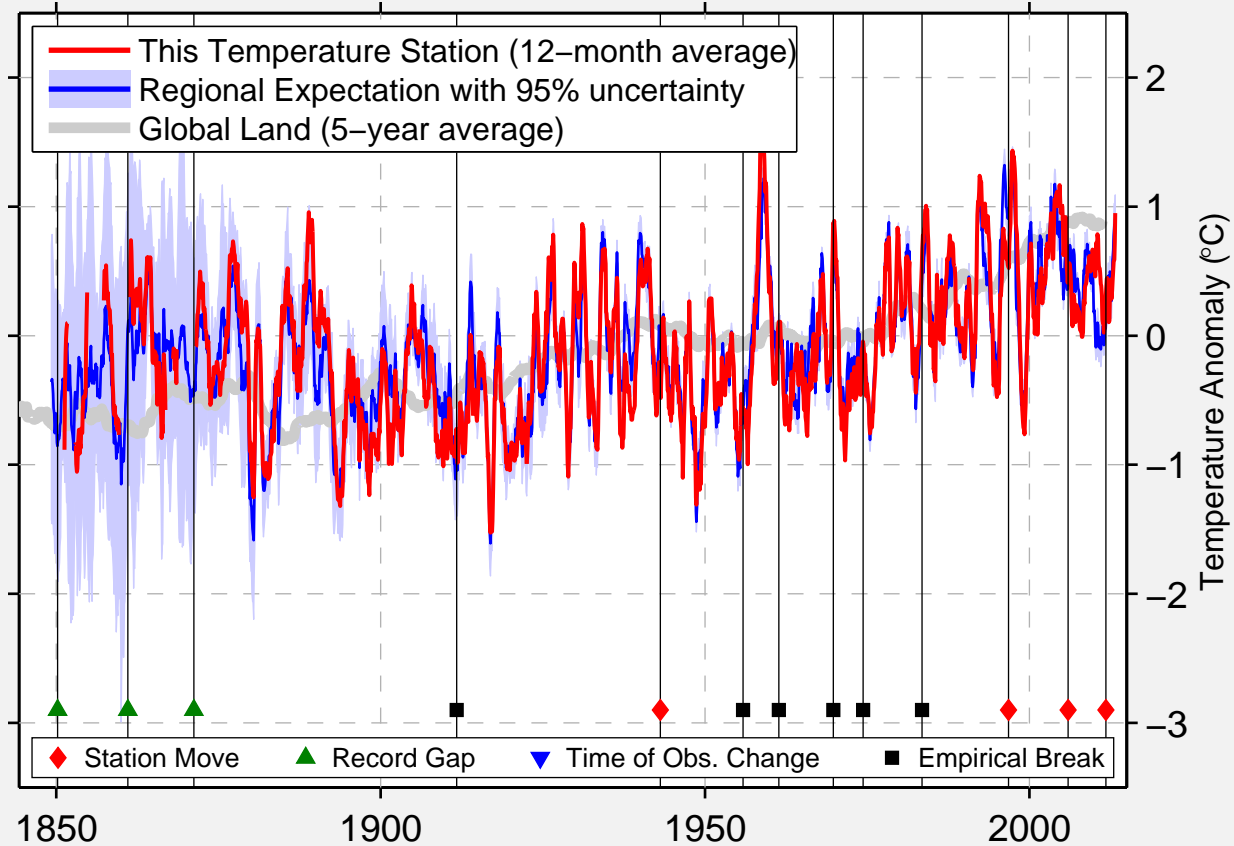

SAN FRANCISCO INT'L ARPT

37.600 N, 122.325 W (United States)

Data Quality Controlled and Aligned at Breakpoints

Berkeley Earth