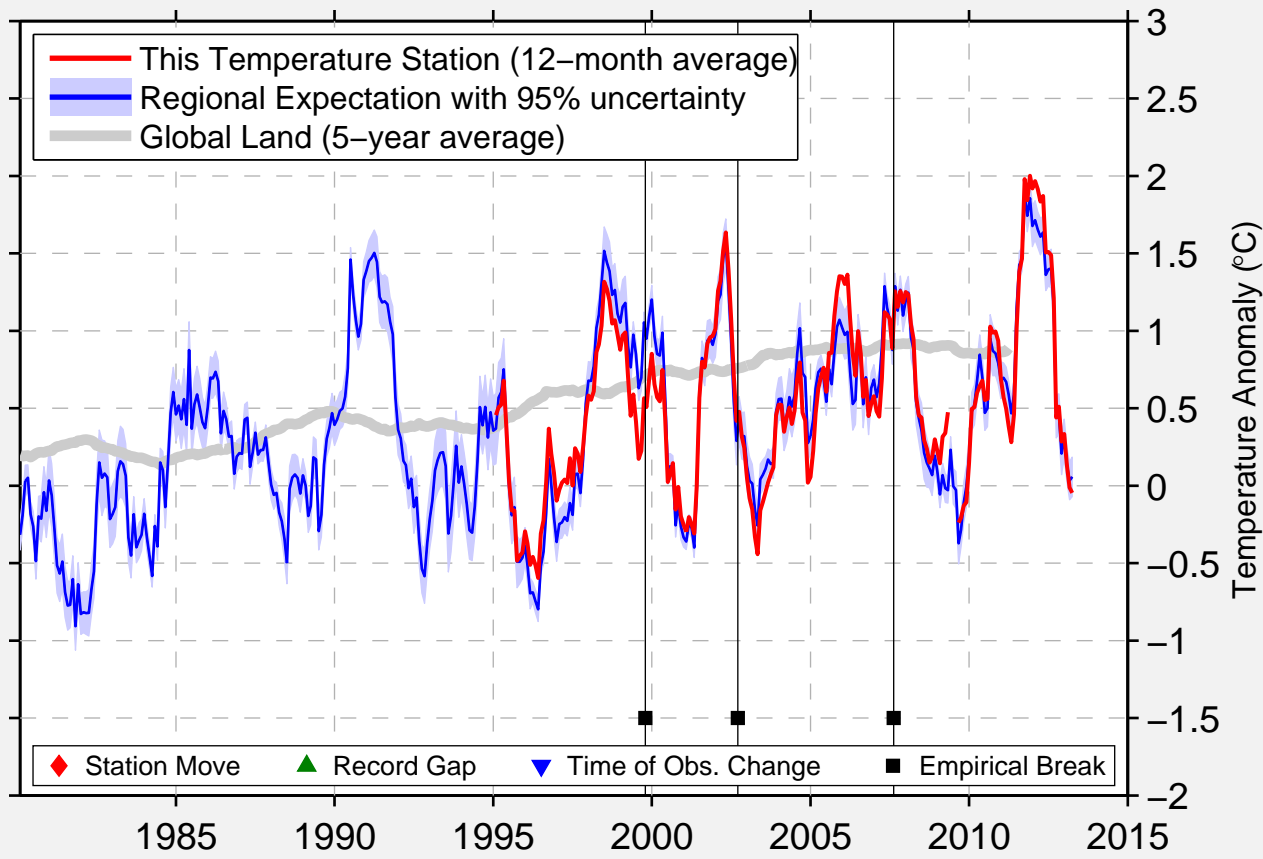

FARMVILLE RGNL AP

37.354 N, 78.435 W (United States)

Data Quality Controlled and Aligned at Breakpoints

Berkeley Earth