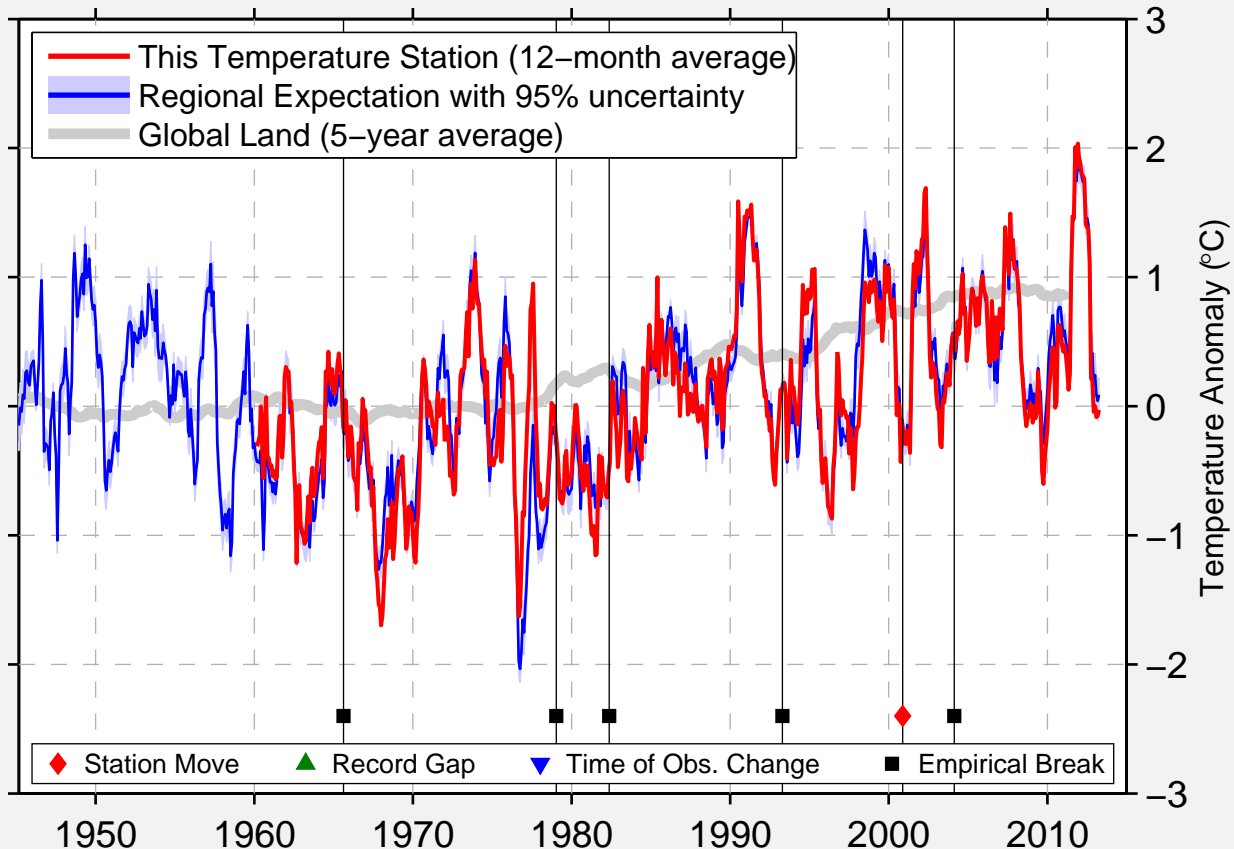

BLUEFIELD MERCER CO ARPT

37.298 N, 81.216 W (United States)

Data Quality Controlled and Aligned at Breakpoints

Berkeley Earth