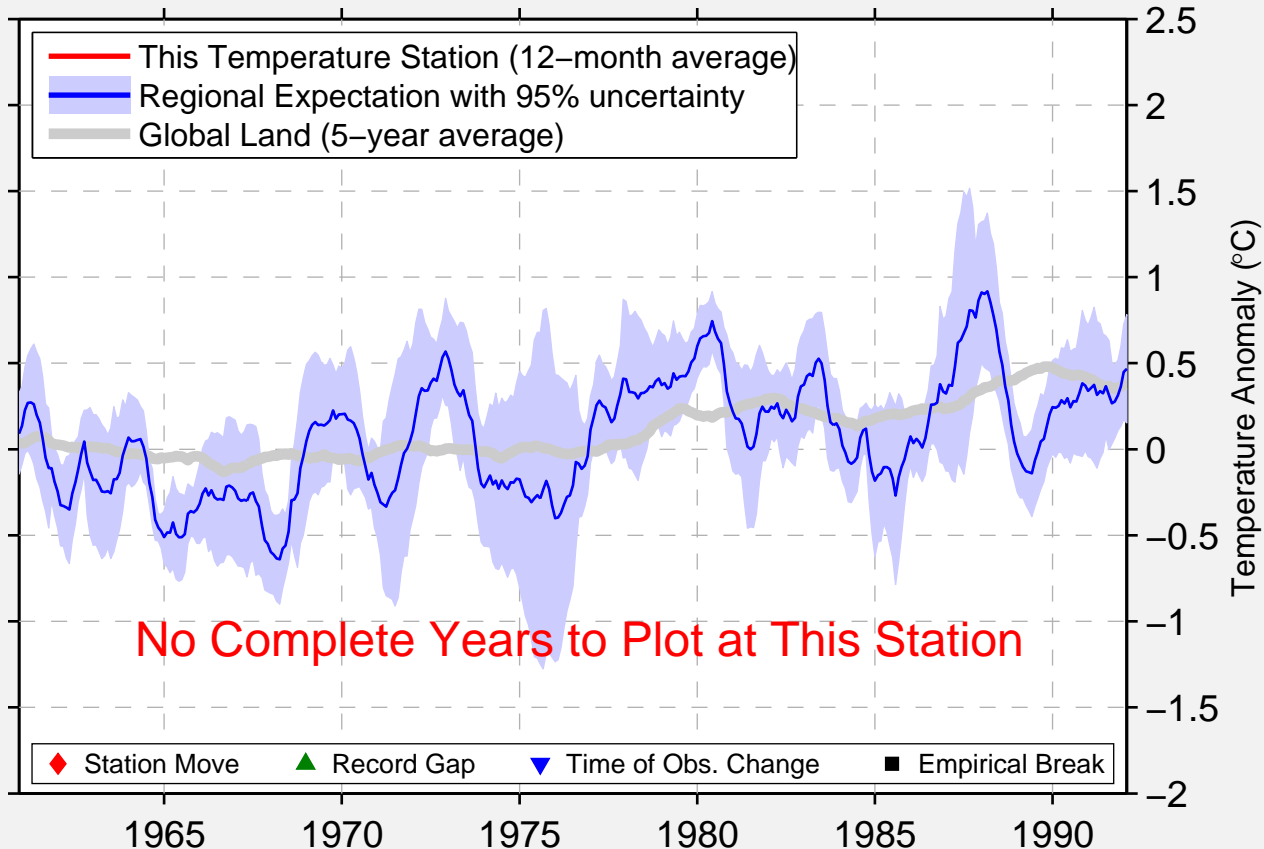

# GABRE DARE

6.800 N, 44.300 E (Ethiopia)

Data Quality Controlled and Aligned at Breakpoints

Berkeley Earth