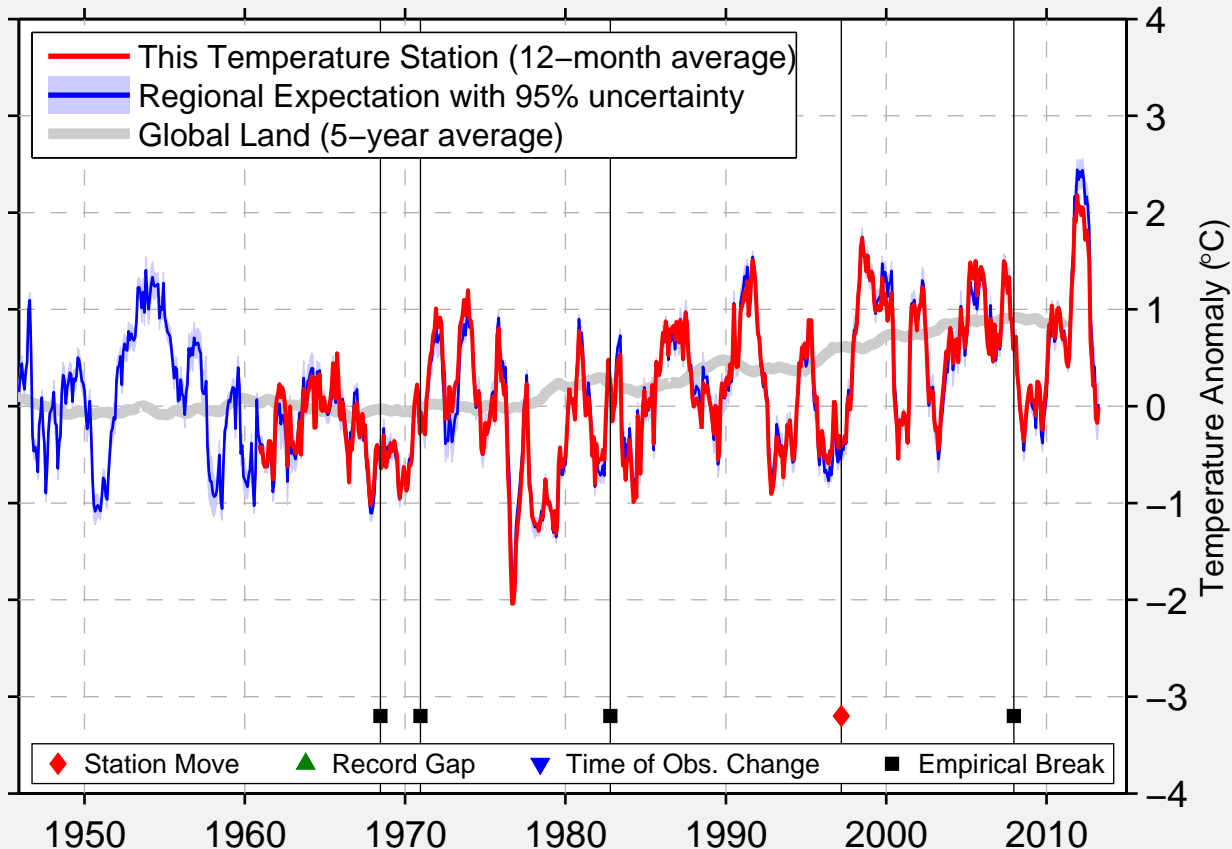

CAPE GIRARDEAU MUNICIPAL AP

37.233 N, 89.581 W (United States)

Data Quality Controlled and Aligned at Breakpoints

Berkeley Earth