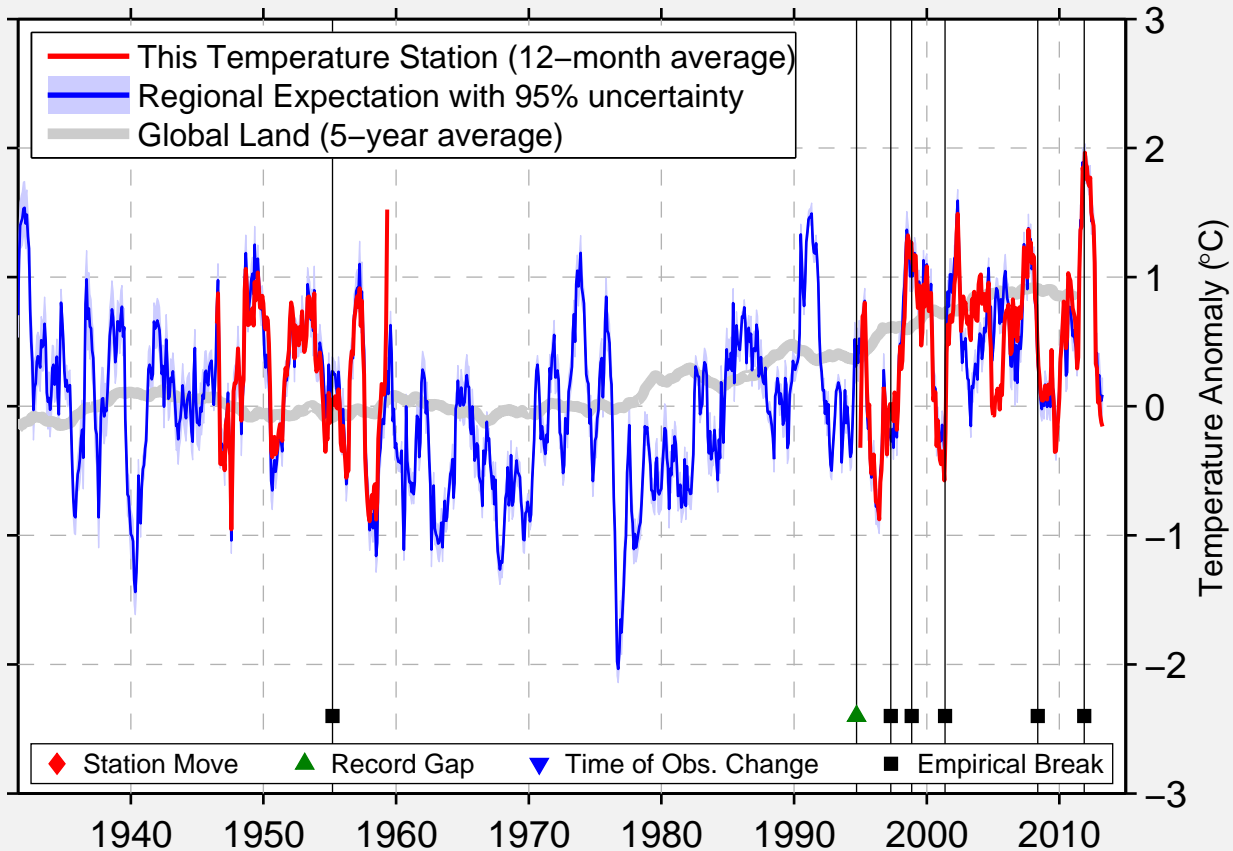

DUBLIN/NEW RIV VLLY

37.108 N, 80.733 W (United States)

Data Quality Controlled and Aligned at Breakpoints

Berkeley Earth