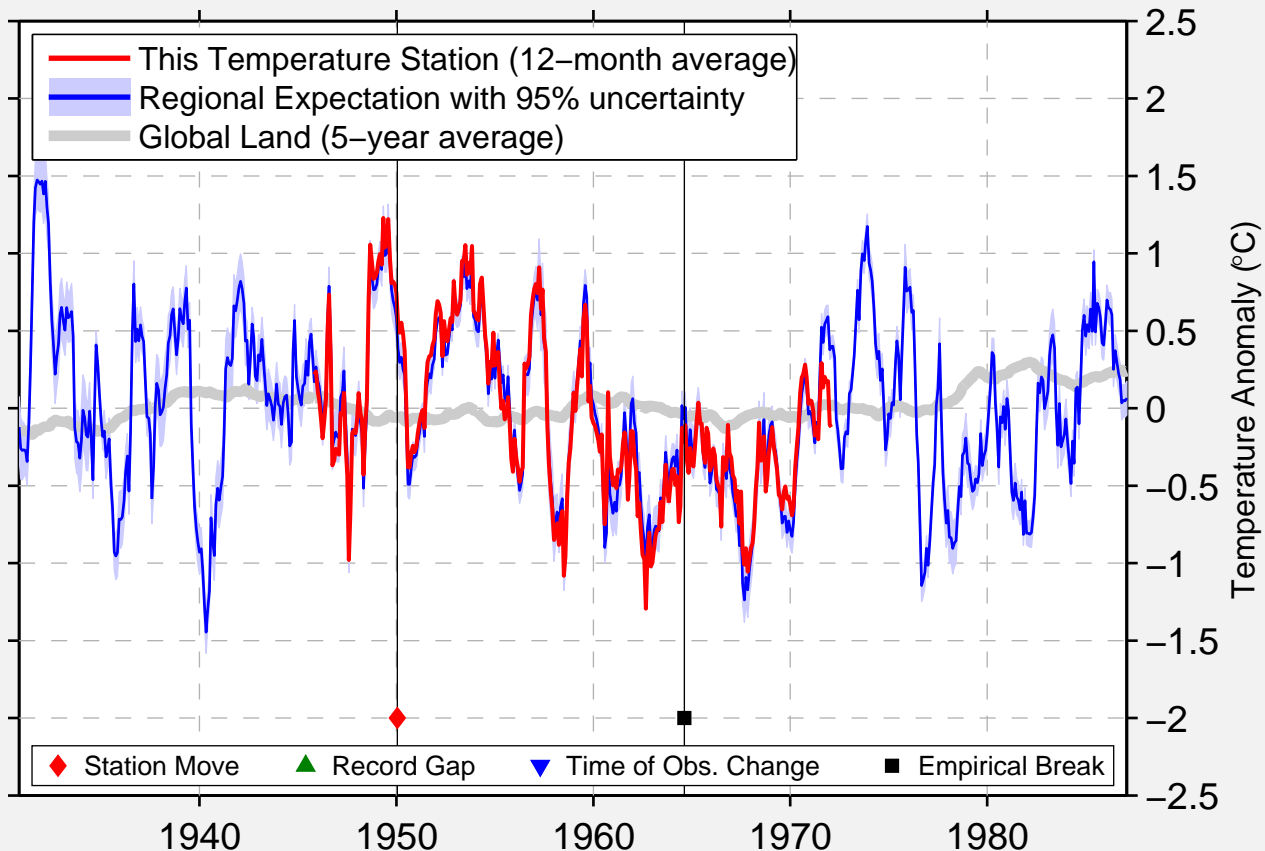

FT PICKETT/BLACKSTO

37.075 N, 77.950 W (United States)

Data Quality Controlled and Aligned at Breakpoints

Berkeley Earth