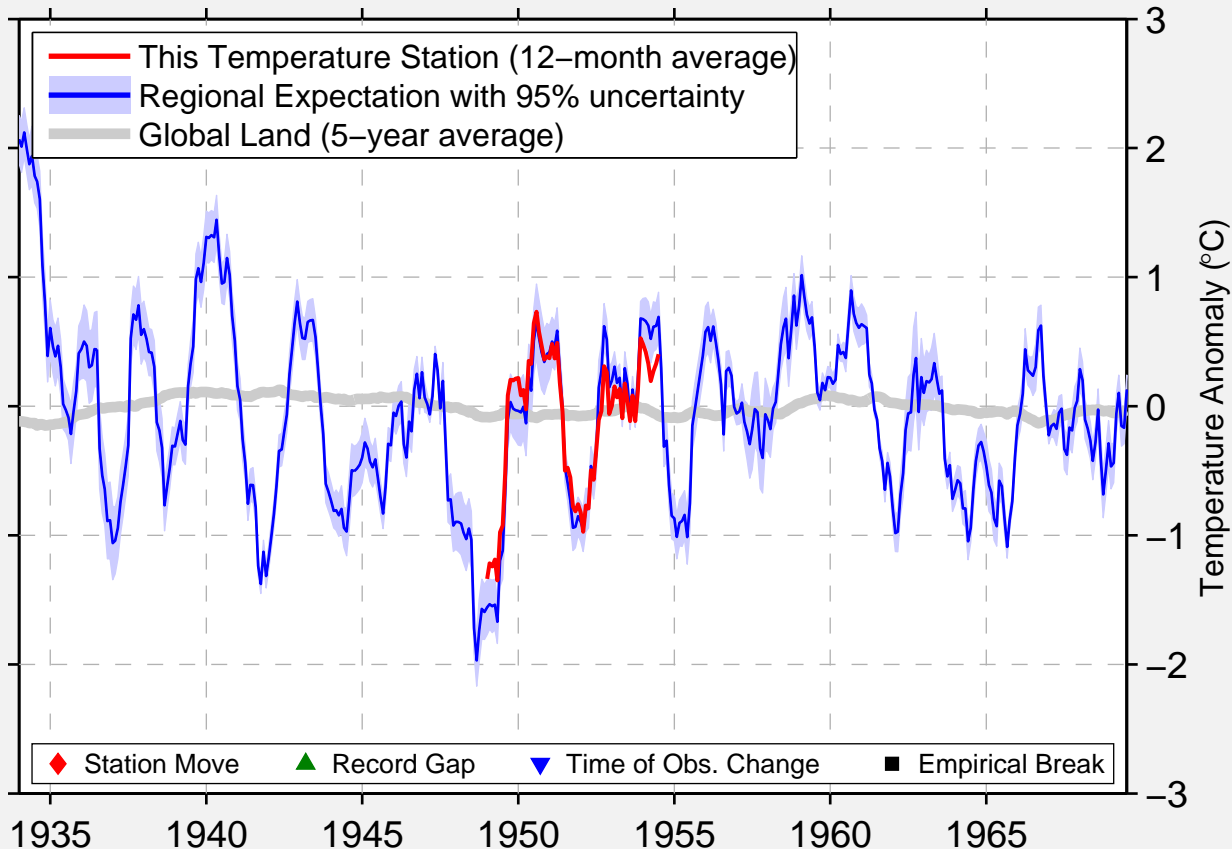

ST GEORGE INTERM FLD

37.050 N, 113.517 W (United States)

Data Quality Controlled and Aligned at Breakpoints

Berkeley Earth