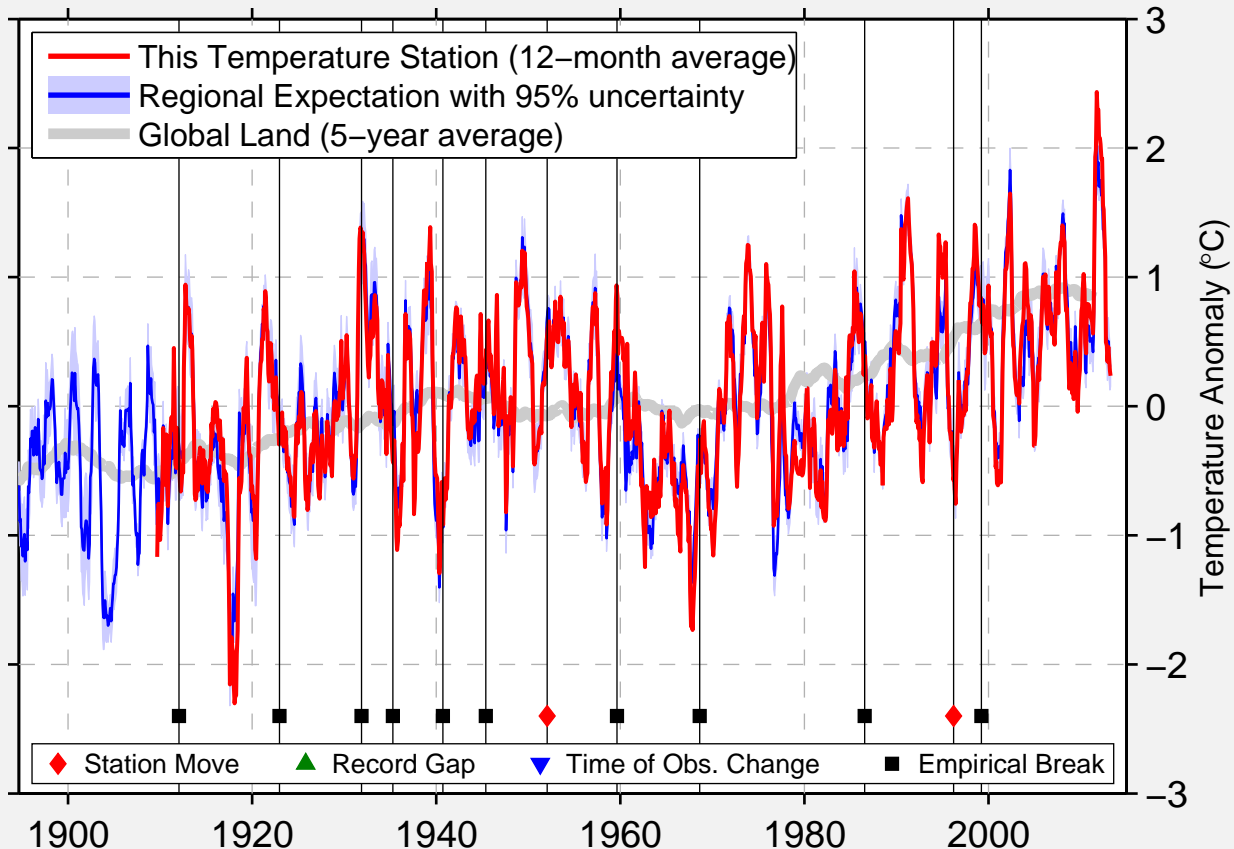

NORFOLK INTERNATIONAL AP

36.889 N, 76.196 W (United States)

Data Quality Controlled and Aligned at Breakpoints

Berkeley Earth