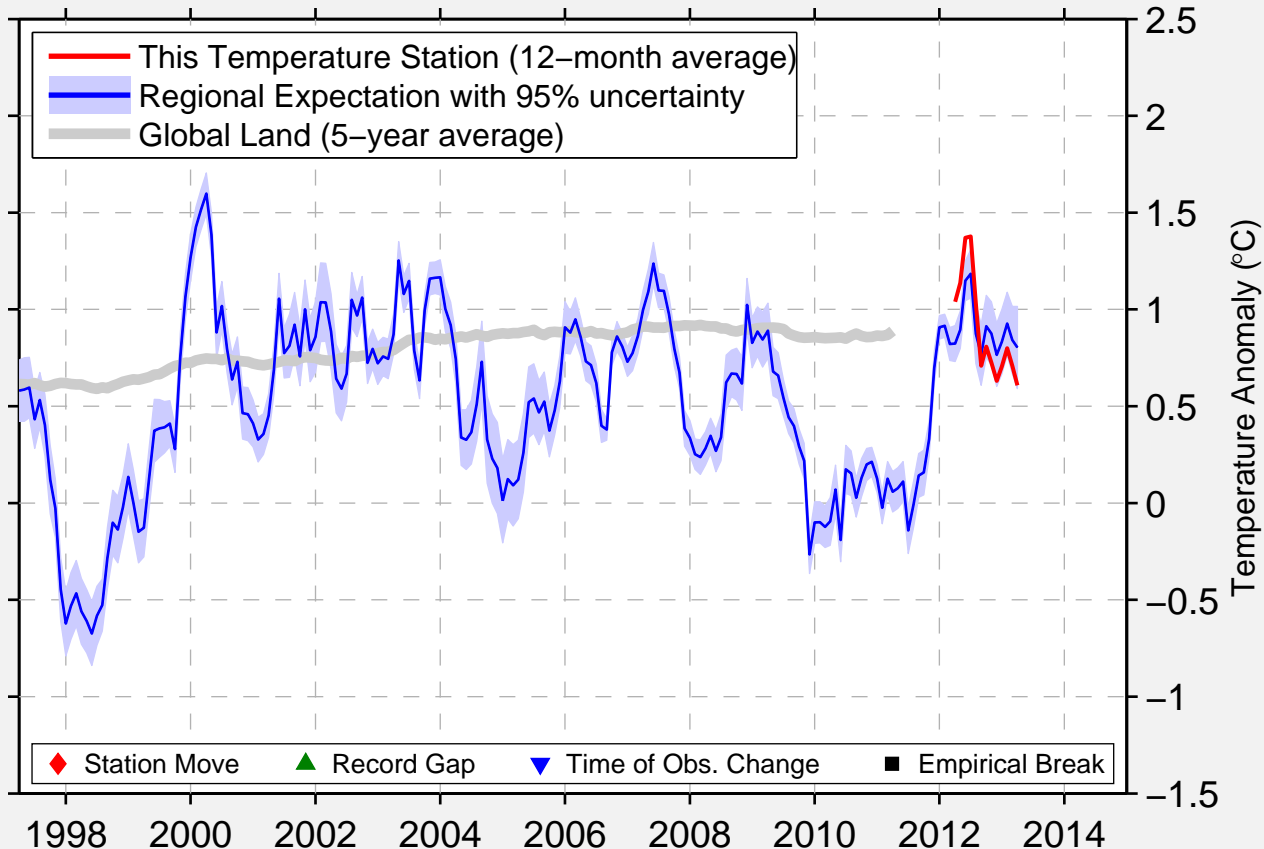

FREDONIA 7 SSE

36.855 N, 112.453 W (United States)

Data Quality Controlled and Aligned at Breakpoints

Berkeley Earth