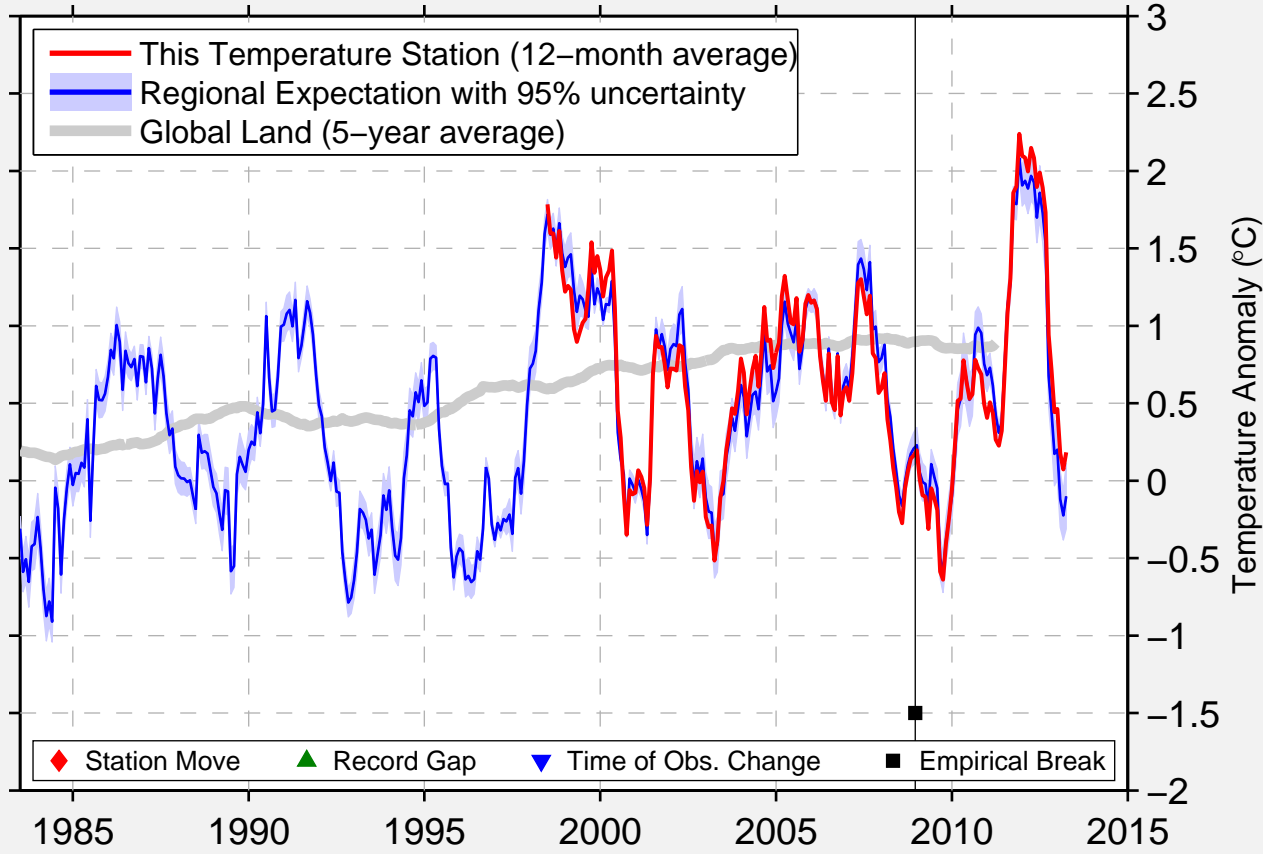

POPLAR BLUFF MUNI AP

36.773 N, 90.325 W (United States)

Data Quality Controlled and Aligned at Breakpoints

Berkeley Earth