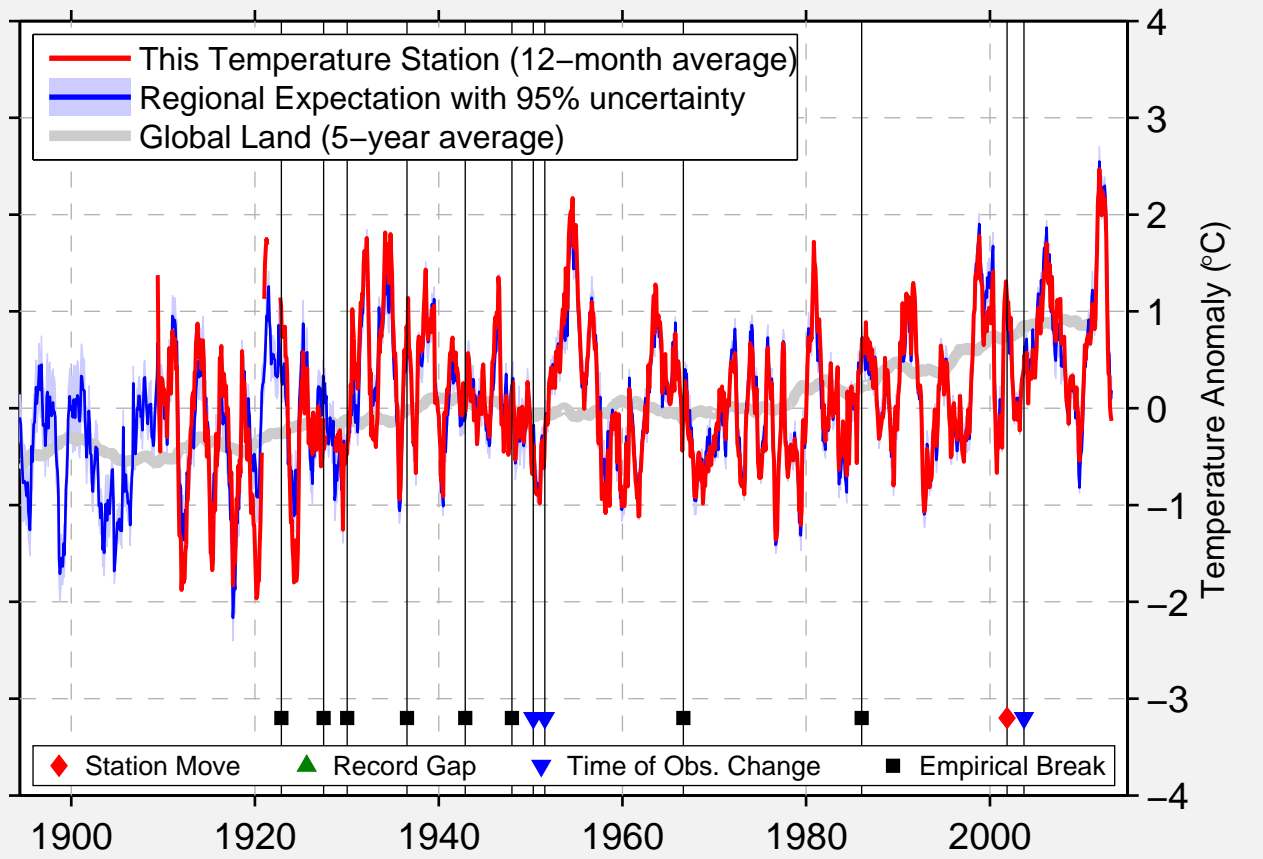

BARTLESVILLE FRANK PHILLIPS F

36.755 N, 96.009 W (United States)

Data Quality Controlled and Aligned at Breakpoints

Berkeley Earth