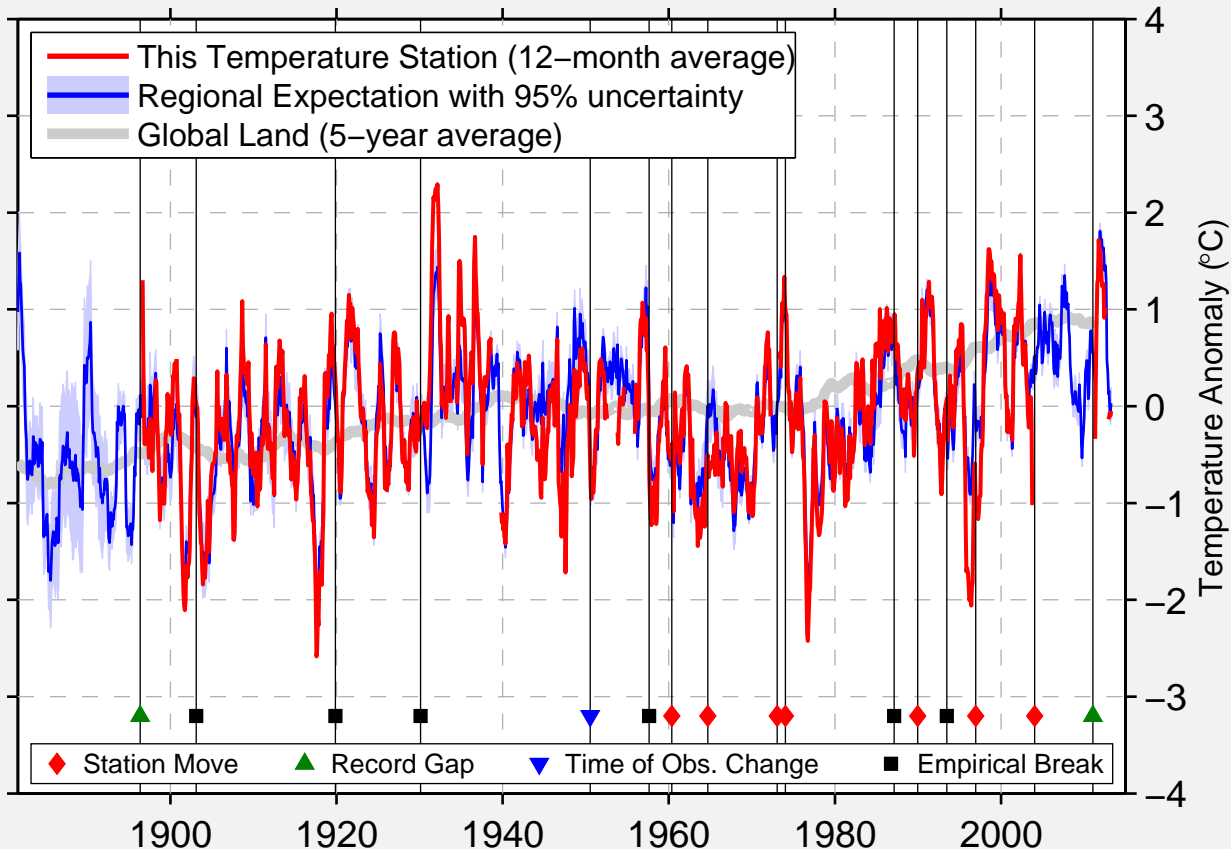

WILLIAMSBURG 1NW

36.740 N, 84.163 W (United States)

Data Quality Controlled and Aligned at Breakpoints

Berkeley Earth