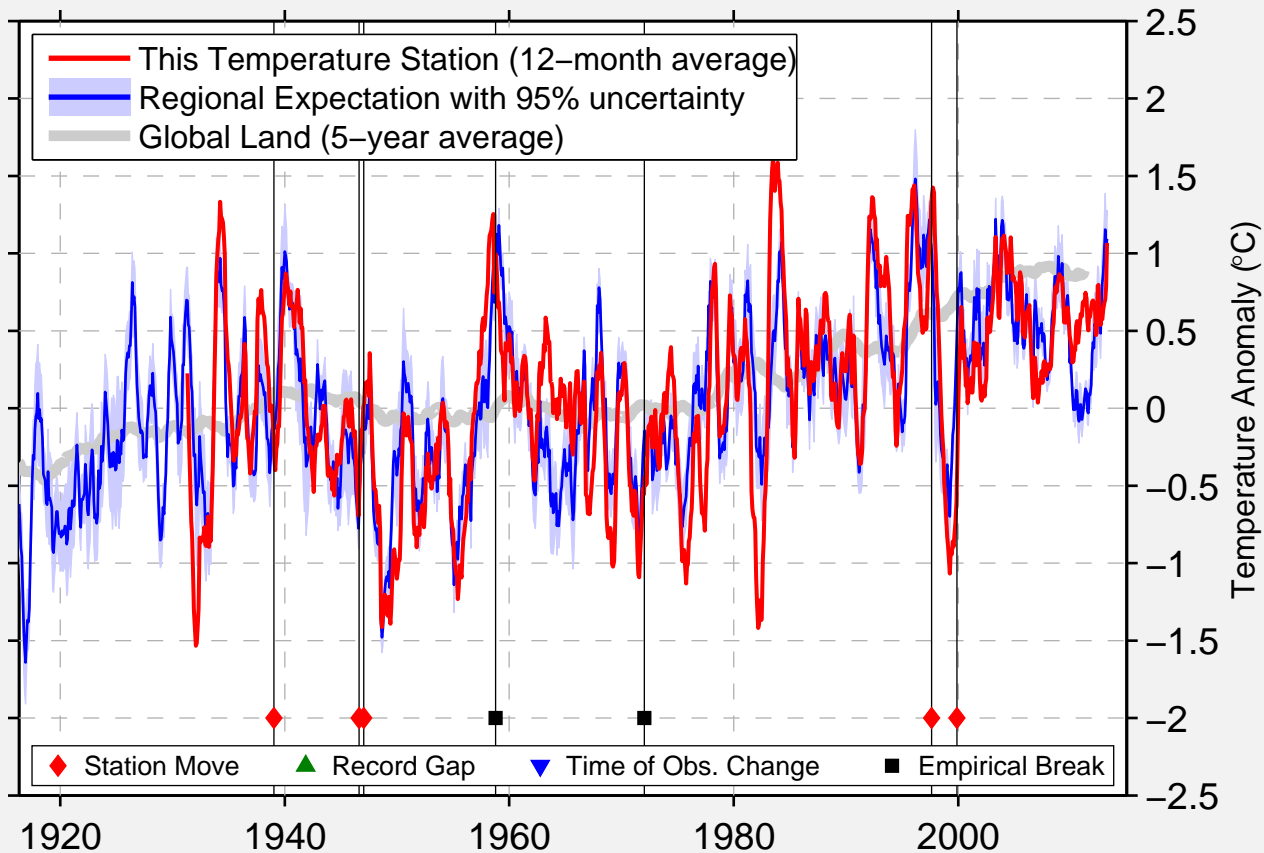

SALINAS, CA, SALINAS MUNI ARPT

36.668 N, 121.610 W (United States)

Data Quality Controlled and Aligned at Breakpoints

Berkeley Earth