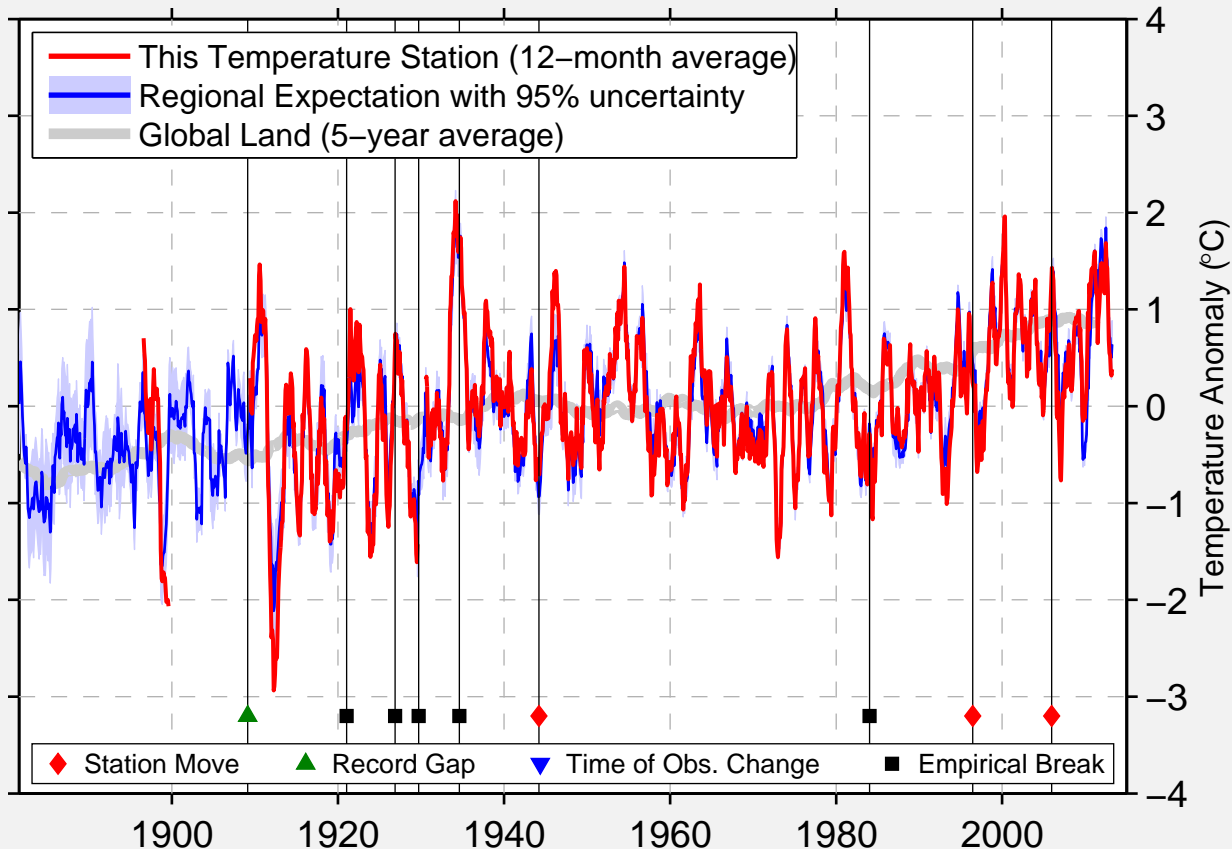

CLAYTON MUNICIPAL AIRPARK

36.499 N, 103.077 W (United States)

Data Quality Controlled and Aligned at Breakpoints

Berkeley Earth