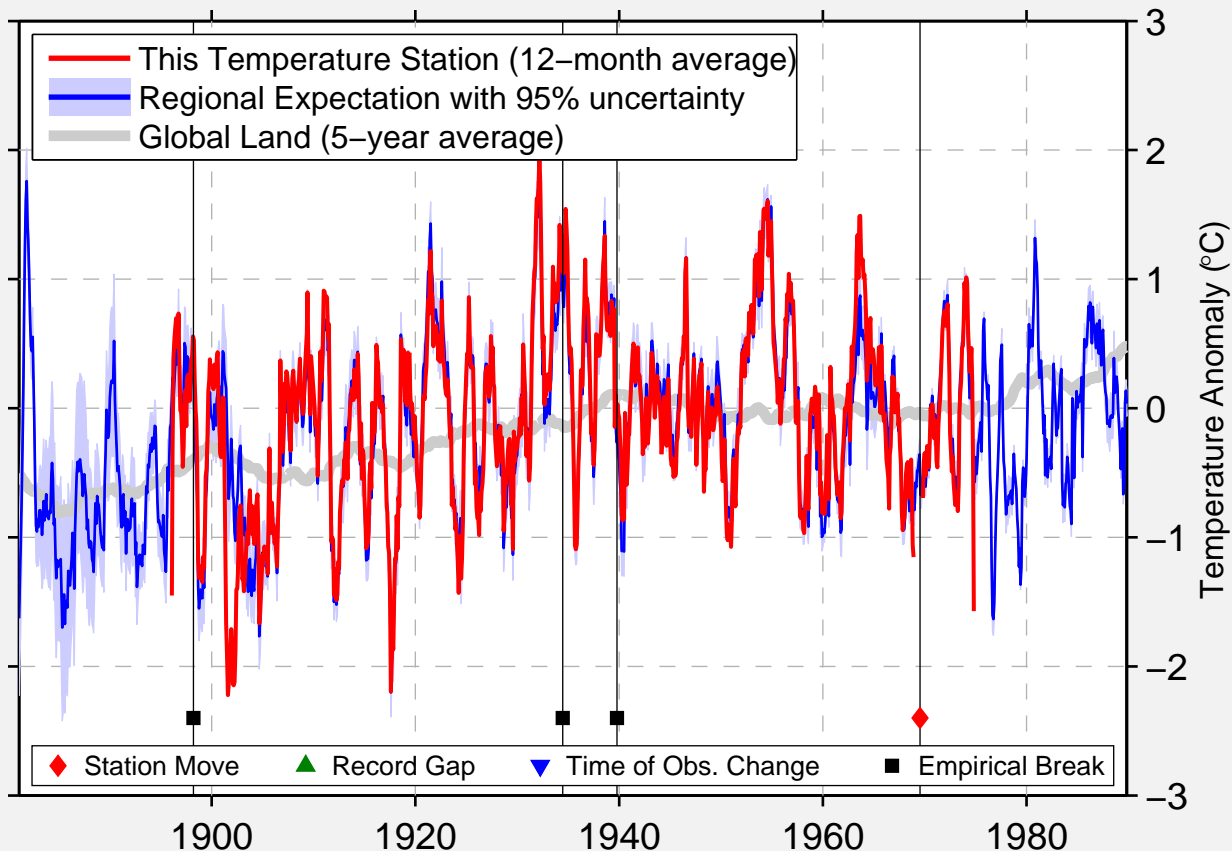

ROGERS MUNI AP

36.370 N, 94.103 W (United States)

Data Quality Controlled and Aligned at Breakpoints

Berkeley Earth