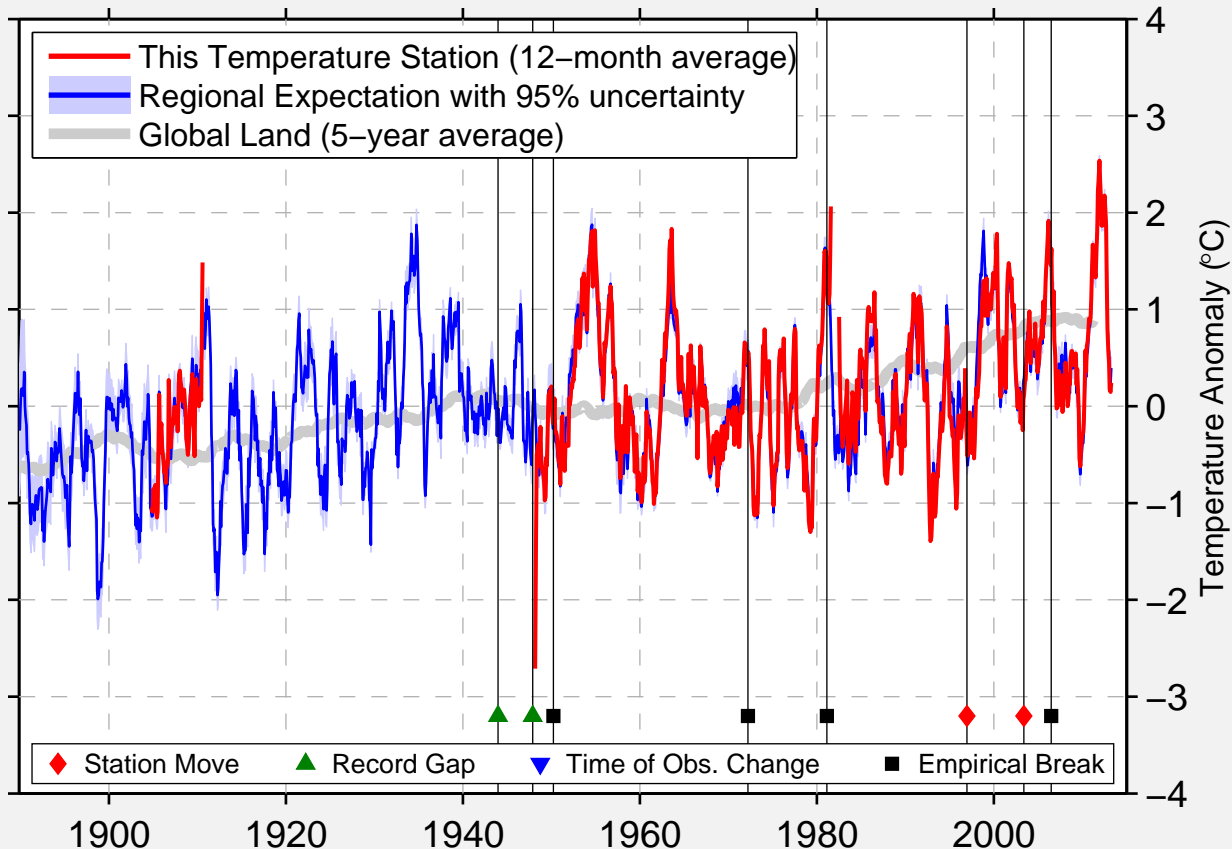

GAGE, OK, GAGE ARPT

36.290 N, 99.771 W (United States)

Data Quality Controlled and Aligned at Breakpoints

Berkeley Earth