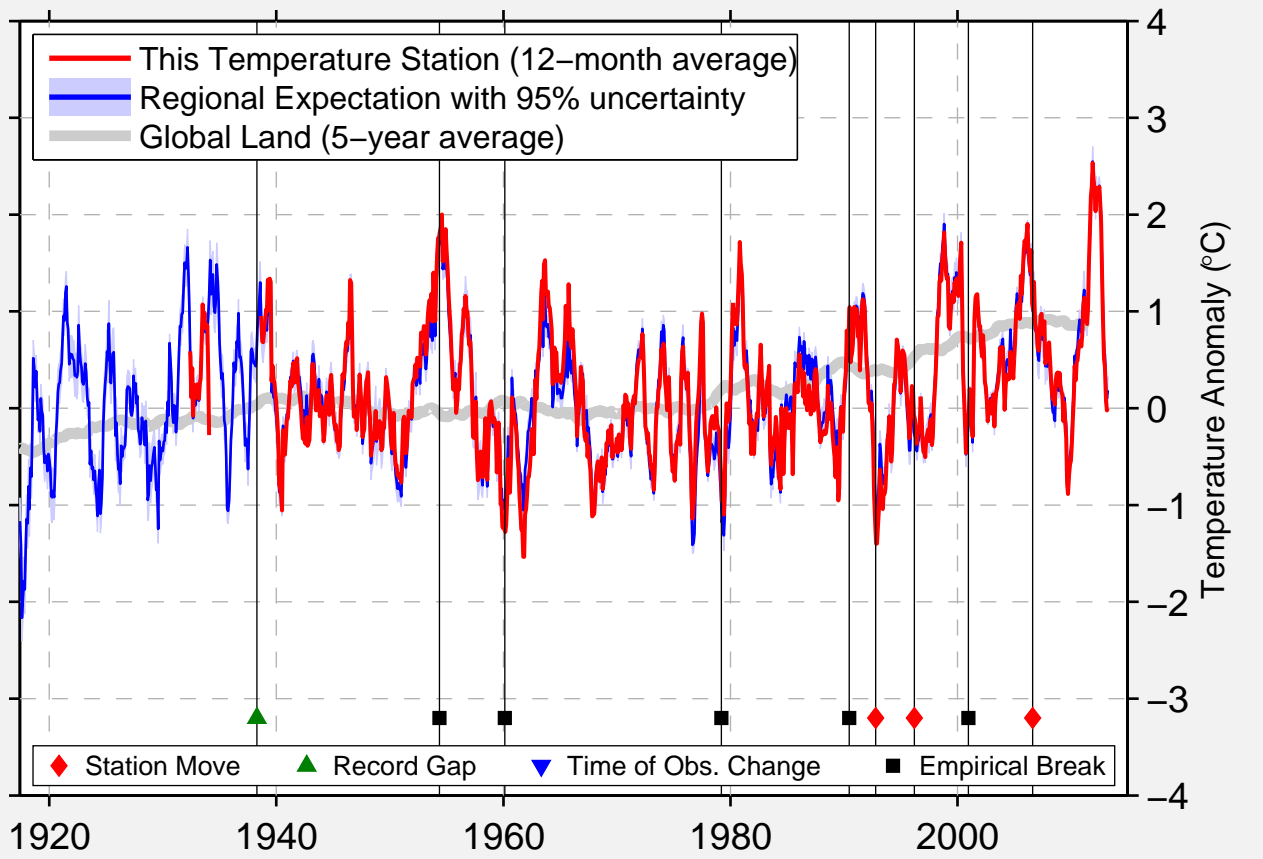

# TULSA INTERNATIONAL AIRPORT

36.200 N, 95.892 W (United States)

Data Quality Controlled and Aligned at Breakpoints

Berkeley Earth