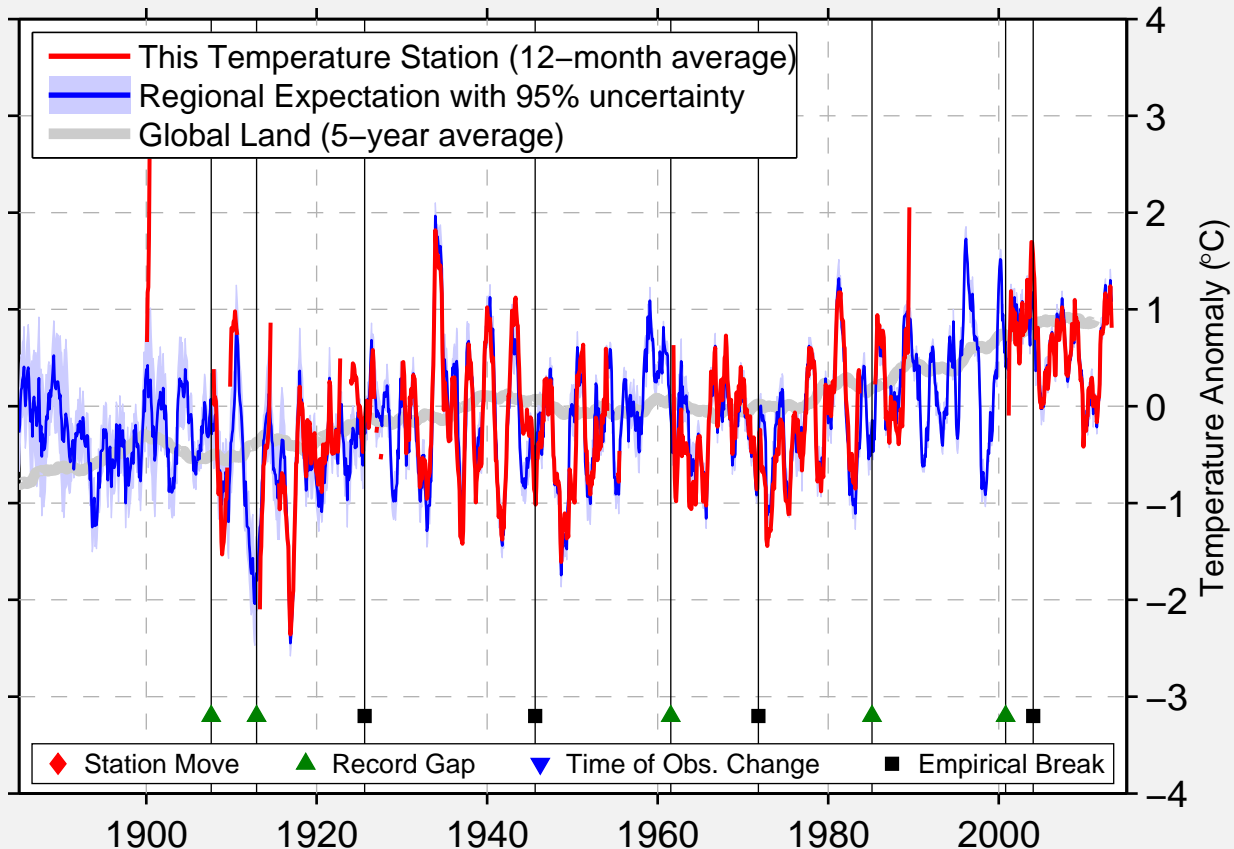

# SUNRISE MANOR LAS VEGAS

36.189 N, 115.140 W (United States)

Data Quality Controlled and Aligned at Breakpoints

Berkeley Earth