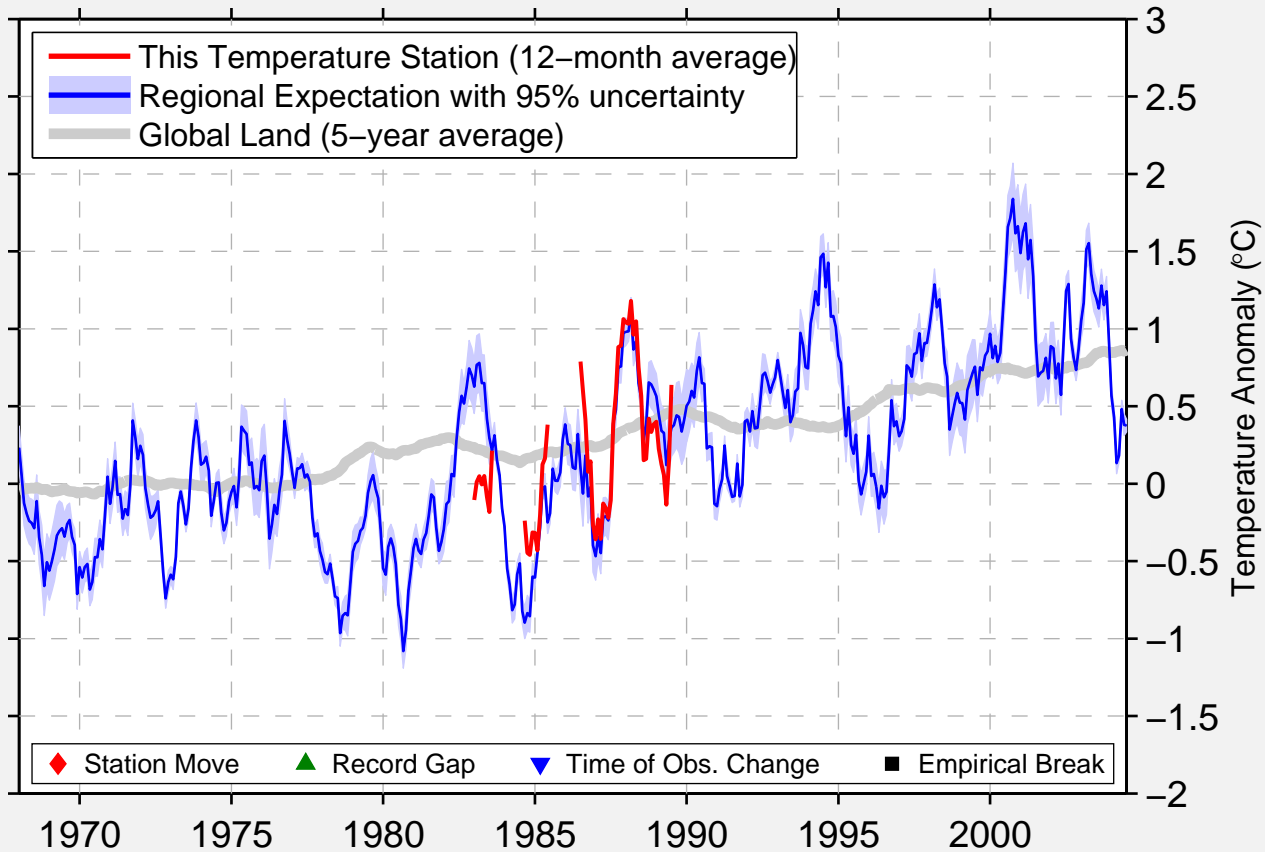

# PADOVA (CIV/IT-AFB)

45.400 N, 11.850 E (Italy)

Data Quality Controlled and Aligned at Breakpoints

Berkeley Earth