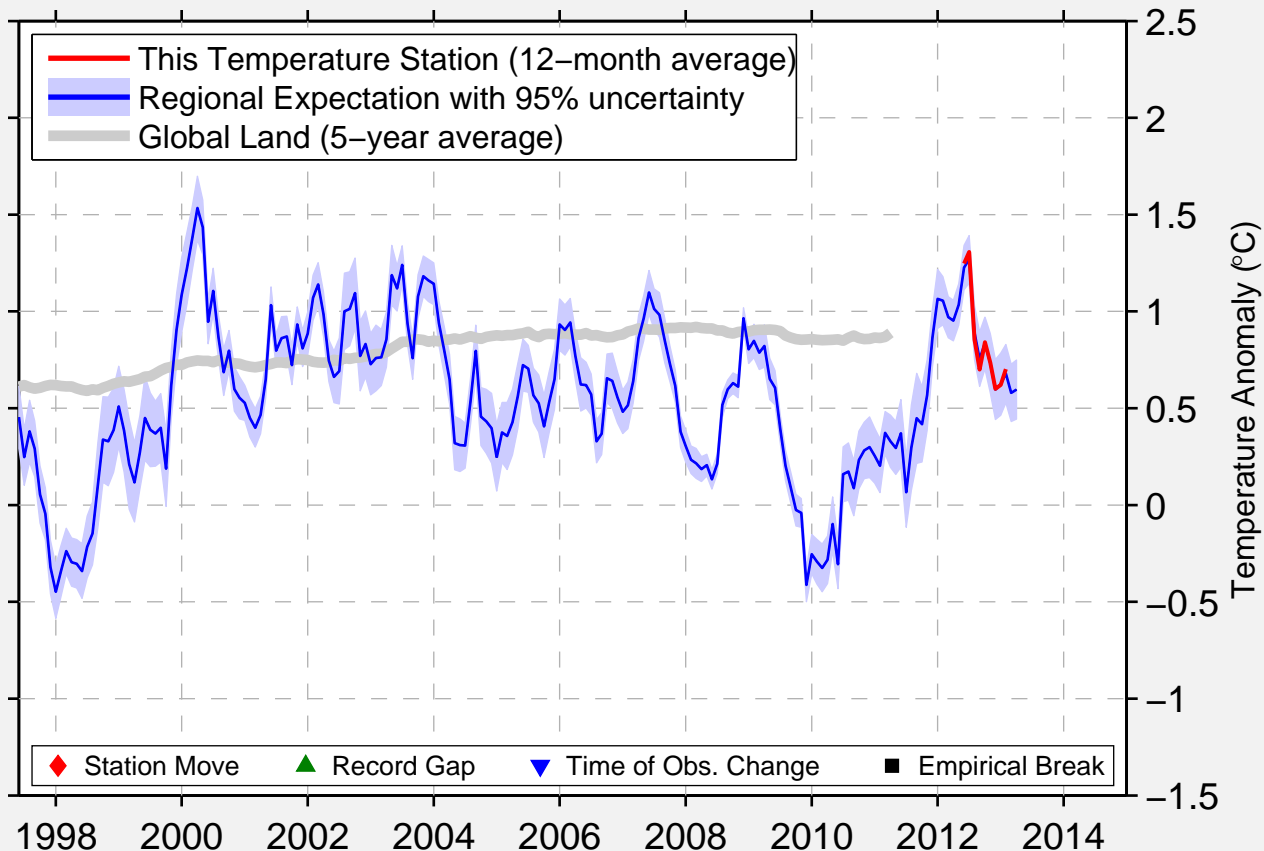

GRAND CANYON EAST ENTRANCE

36.035 N, 111.830 W (United States)

Data Quality Controlled and Aligned at Breakpoints

Berkeley Earth