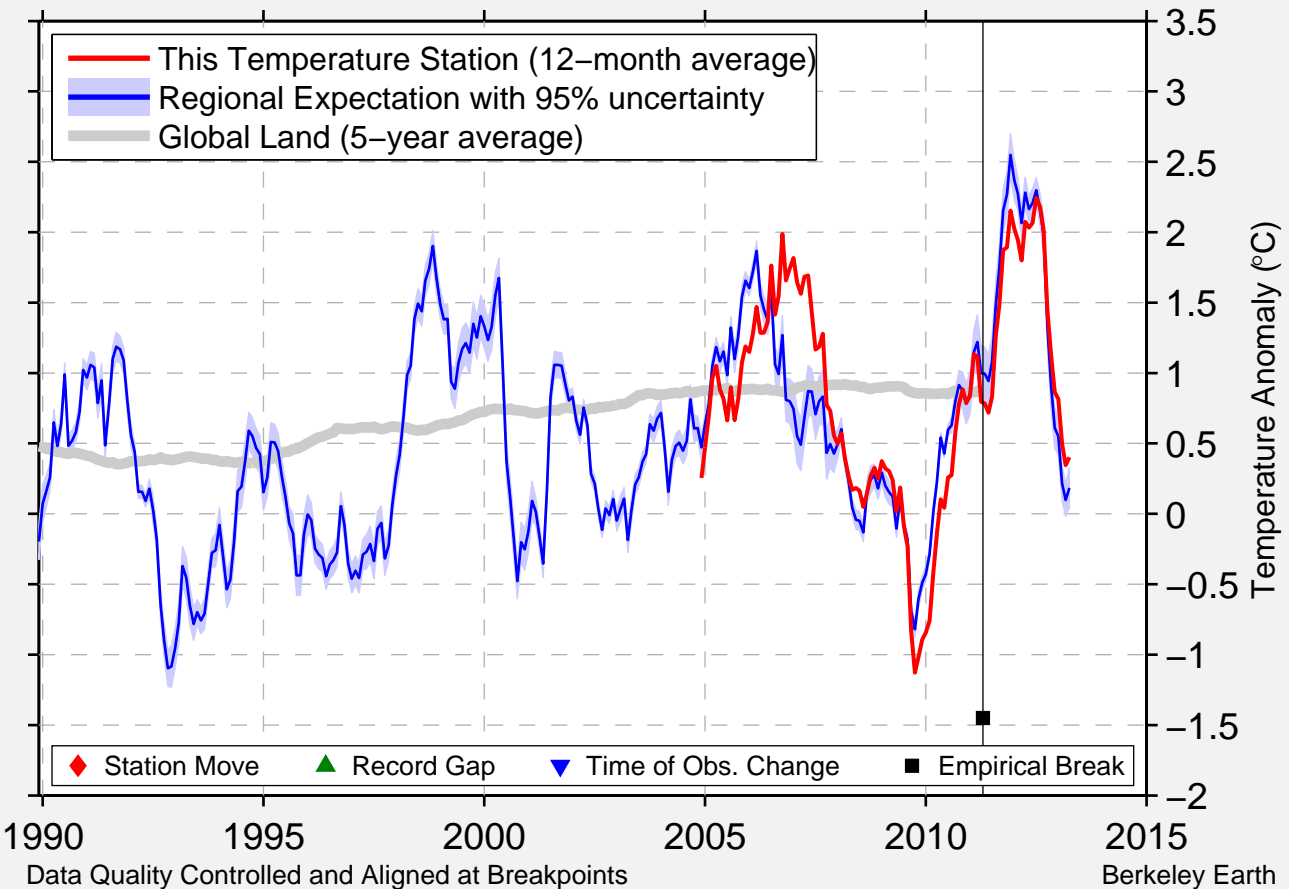

TAHLEQUAH MUNI AP

35.931 N, 95.002 W (United States)

Data Quality Controlled and Aligned at Breakpoints

Berkeley Earth