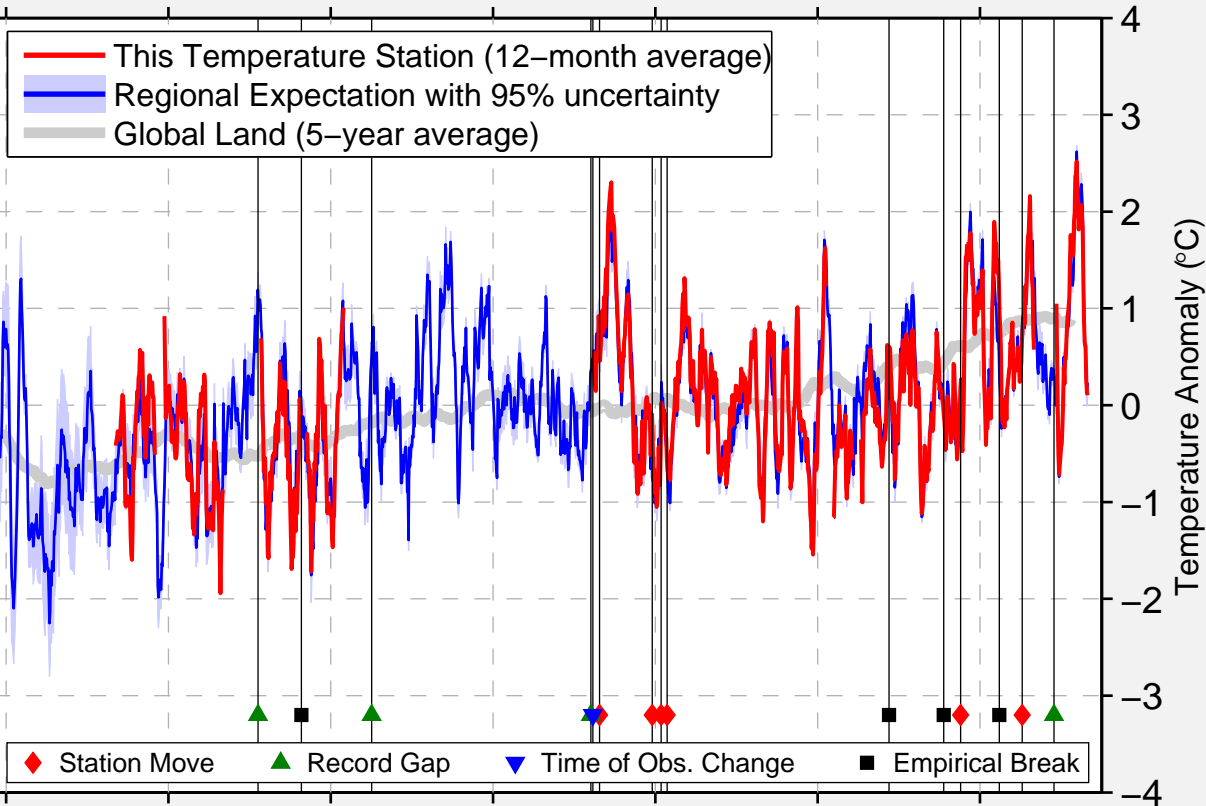

EL RENO 5 WNW MESONET

35.549 N, 97.996 W (United States)

1880 1900 1920 1940 1960 1980 2000
Data Quality Controlled and Aligned at Breakpoints

Berkeley Earth