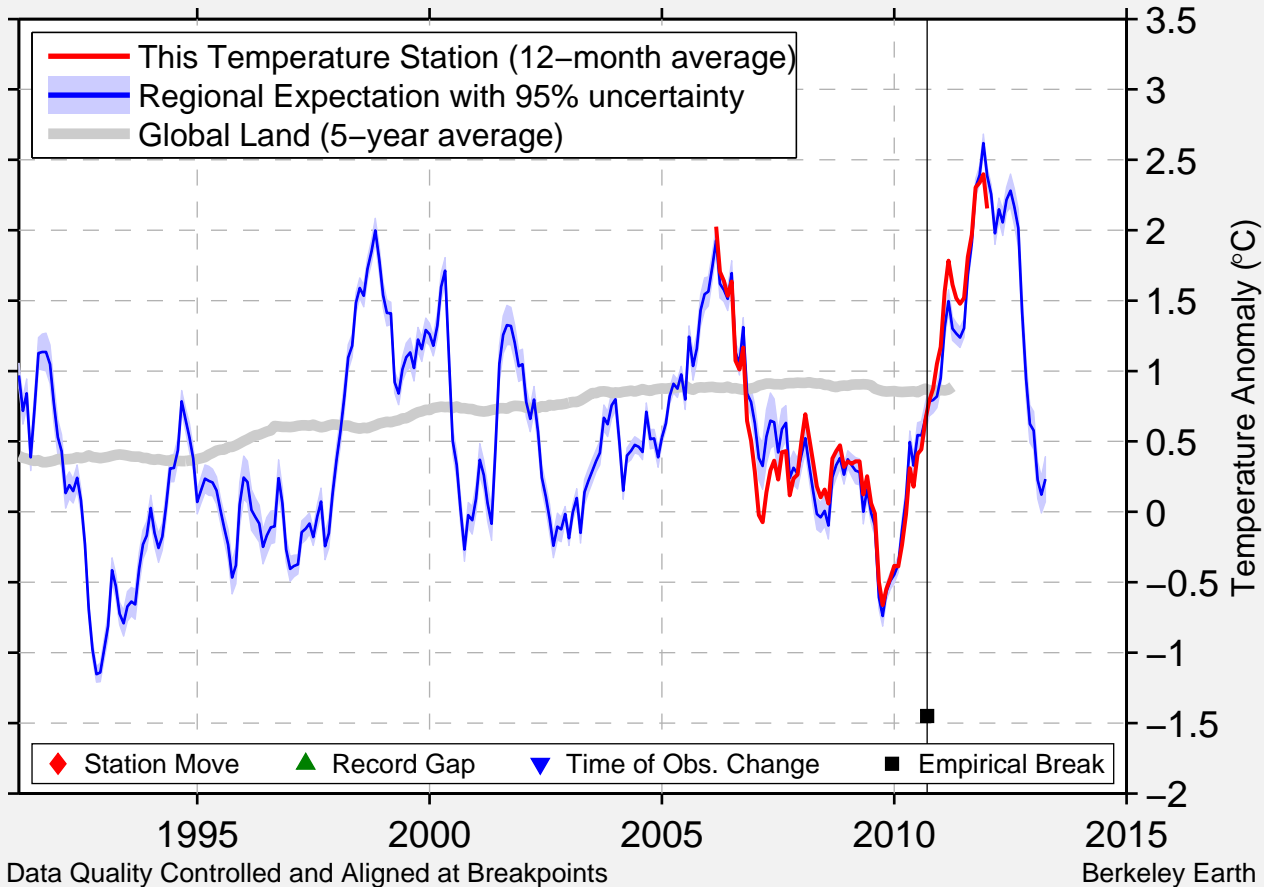

EL RENO RGNL AP

35.473 N, 98.006 W (United States)

Data Quality Controlled and Aligned at Breakpoints

Berkeley Earth