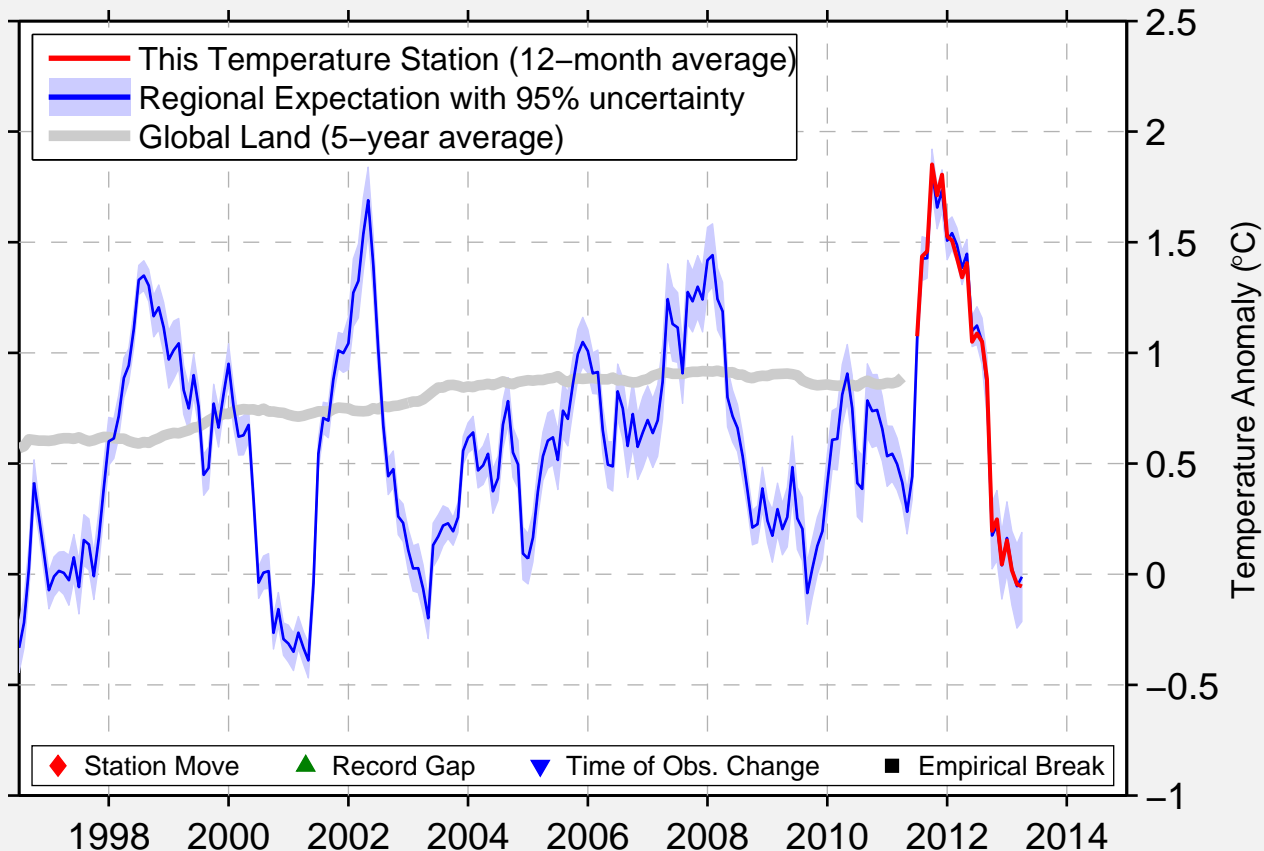

GOLDSBORO AG 1 N

35.424 N, 77.992 W (United States)

Data Quality Controlled and Aligned at Breakpoints

Berkeley Earth