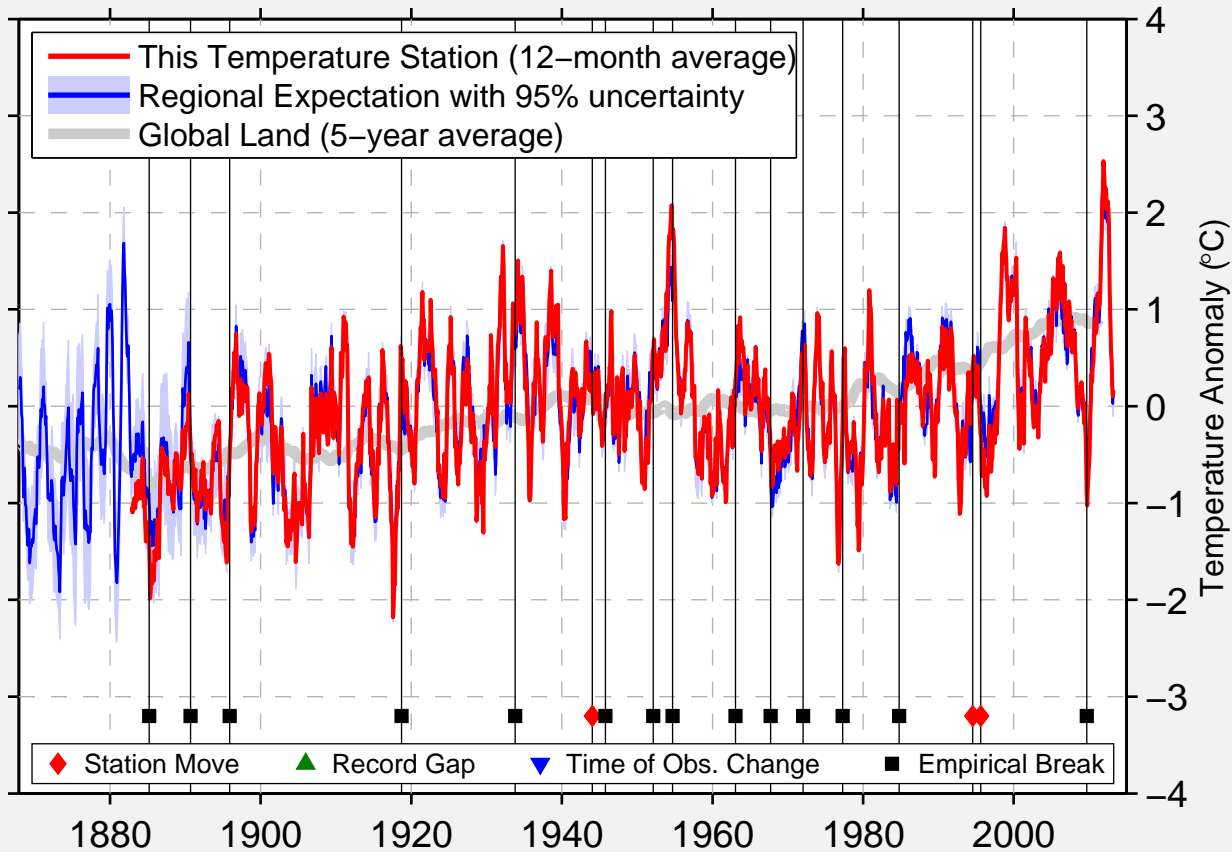

FORT SMITH MUNICIPAL ARPT

35.321 N, 94.373 W (United States)

Data Quality Controlled and Aligned at Breakpoints

Berkeley Earth