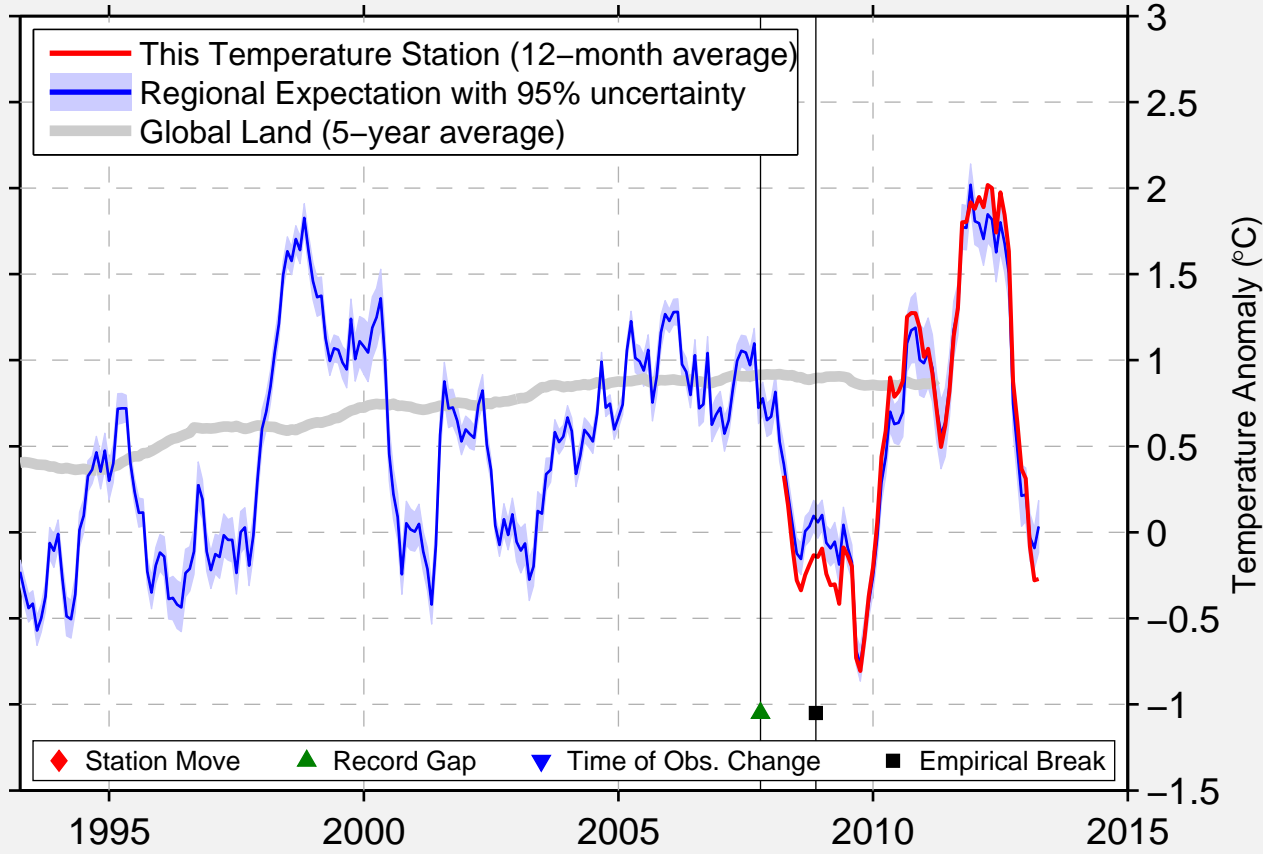

SEARCHY MUNI AP

35.211 N, 91.738 W (United States)

Data Quality Controlled and Aligned at Breakpoints

Berkeley Earth