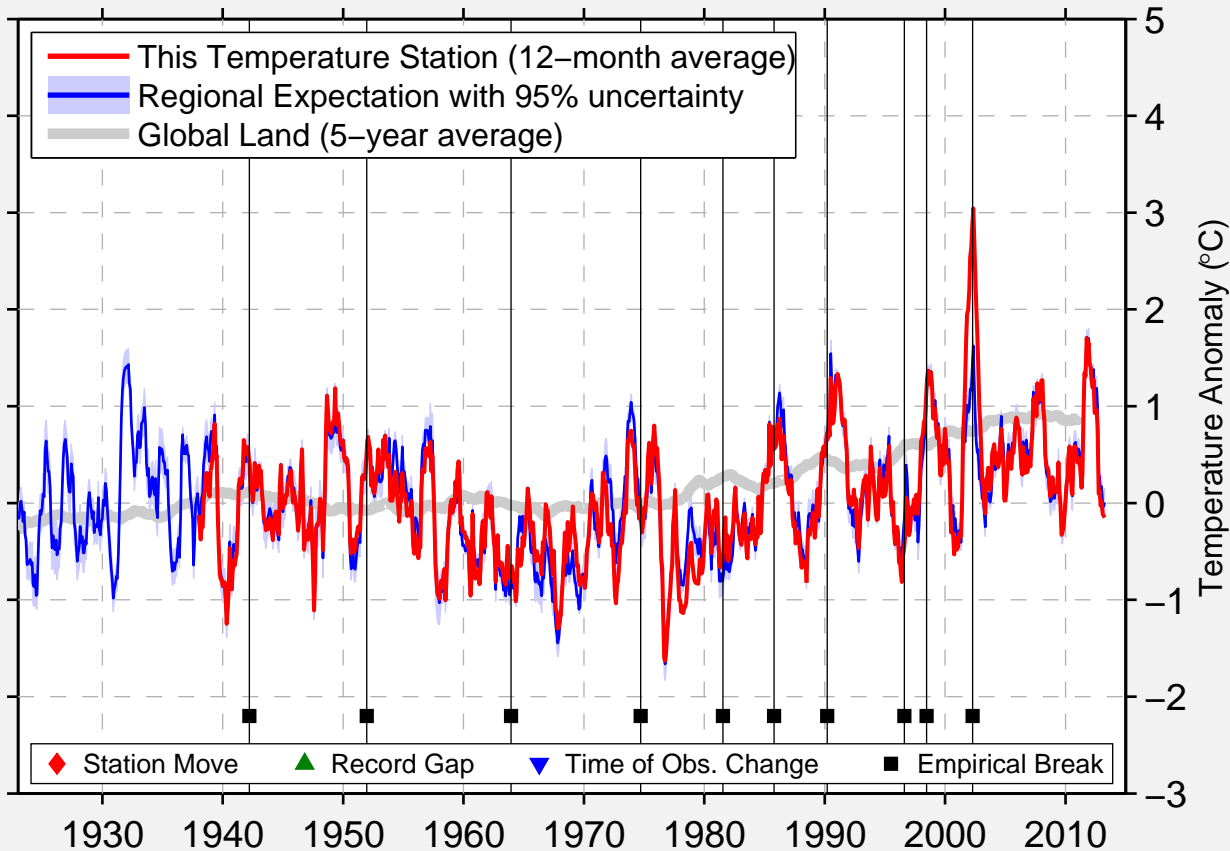

# POPE FIELD

35.171 N, 79.021 W (United States)

Data Quality Controlled and Aligned at Breakpoints

Berkeley Earth