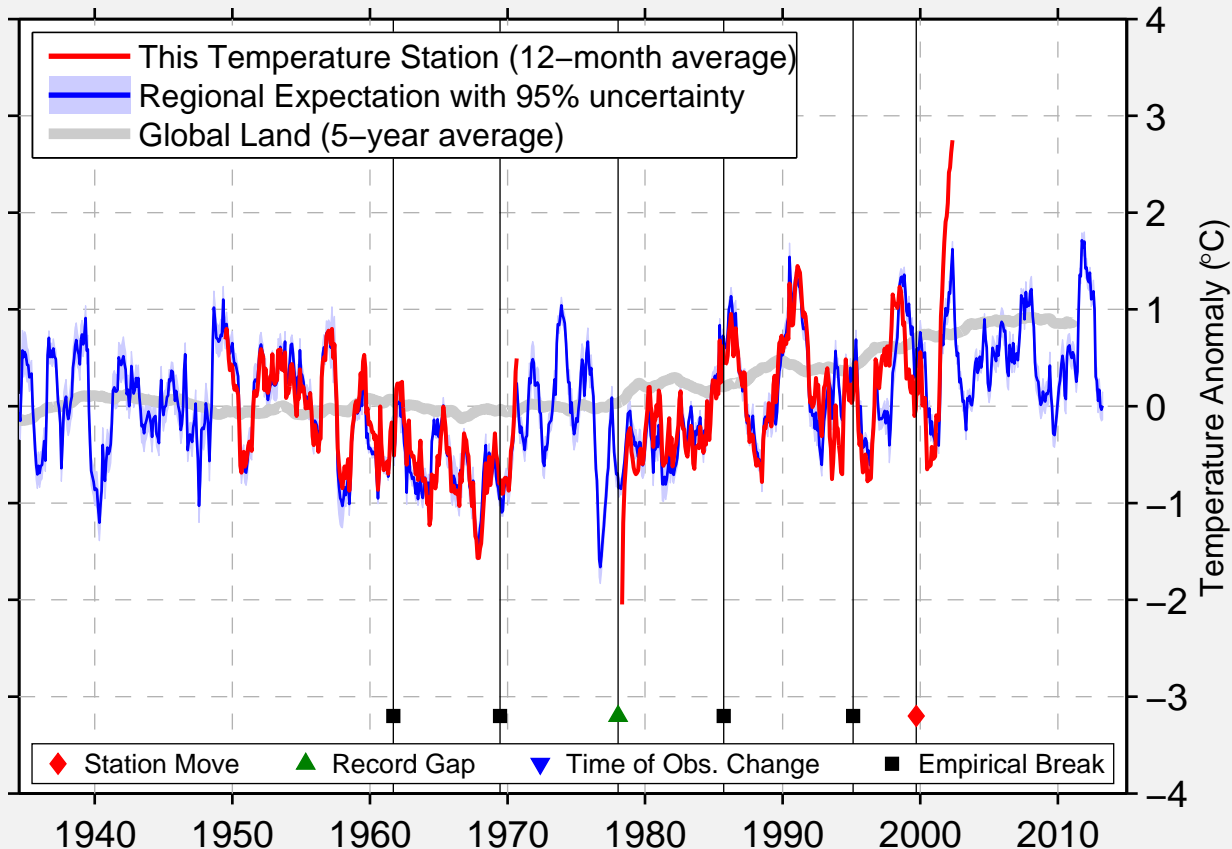

# FAYETTEVILLE POPE AFB

35.167 N, 79.025 W (United States)

Data Quality Controlled and Aligned at Breakpoints

Berkeley Earth