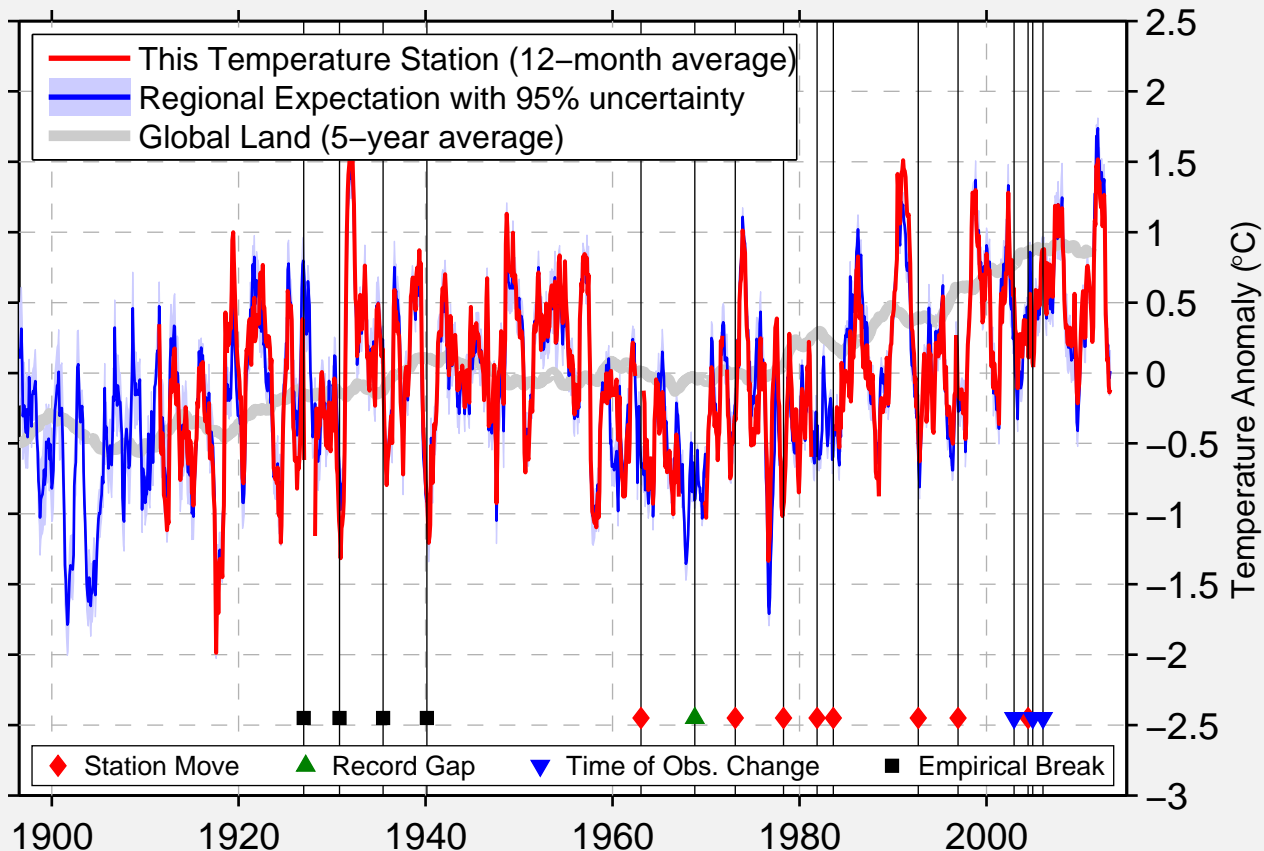

SPARTANBURG DOWNTOW

34.946 N, 81.917 W (United States)

Data Quality Controlled and Aligned at Breakpoints

Berkeley Earth