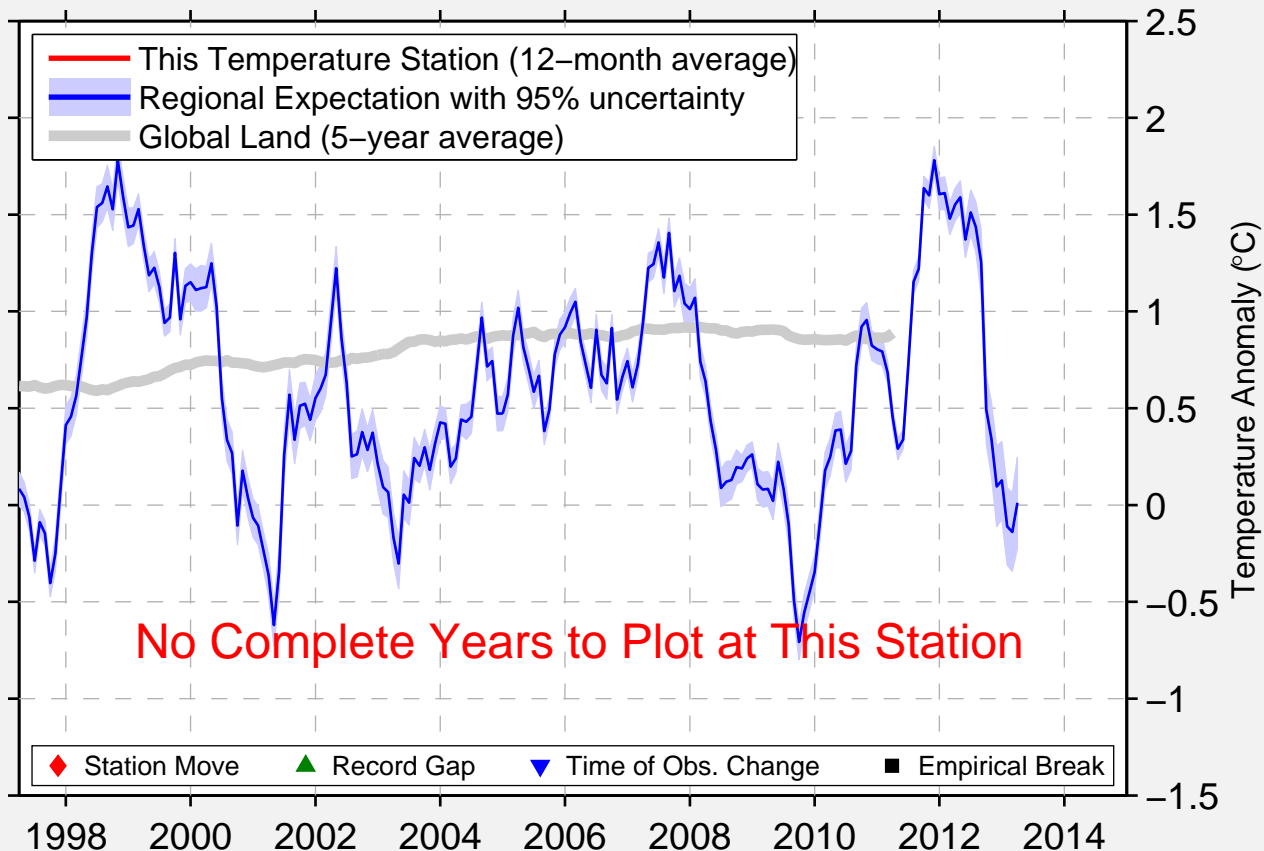

MUSCLE SHOALS WATER PLANT

34.759 N, 87.641 W (United States)

No Complete Years to Plot at This Station

◆ Station Move ▲ Record Gap ▼ Time of Obs. Change ■ Empirical Break