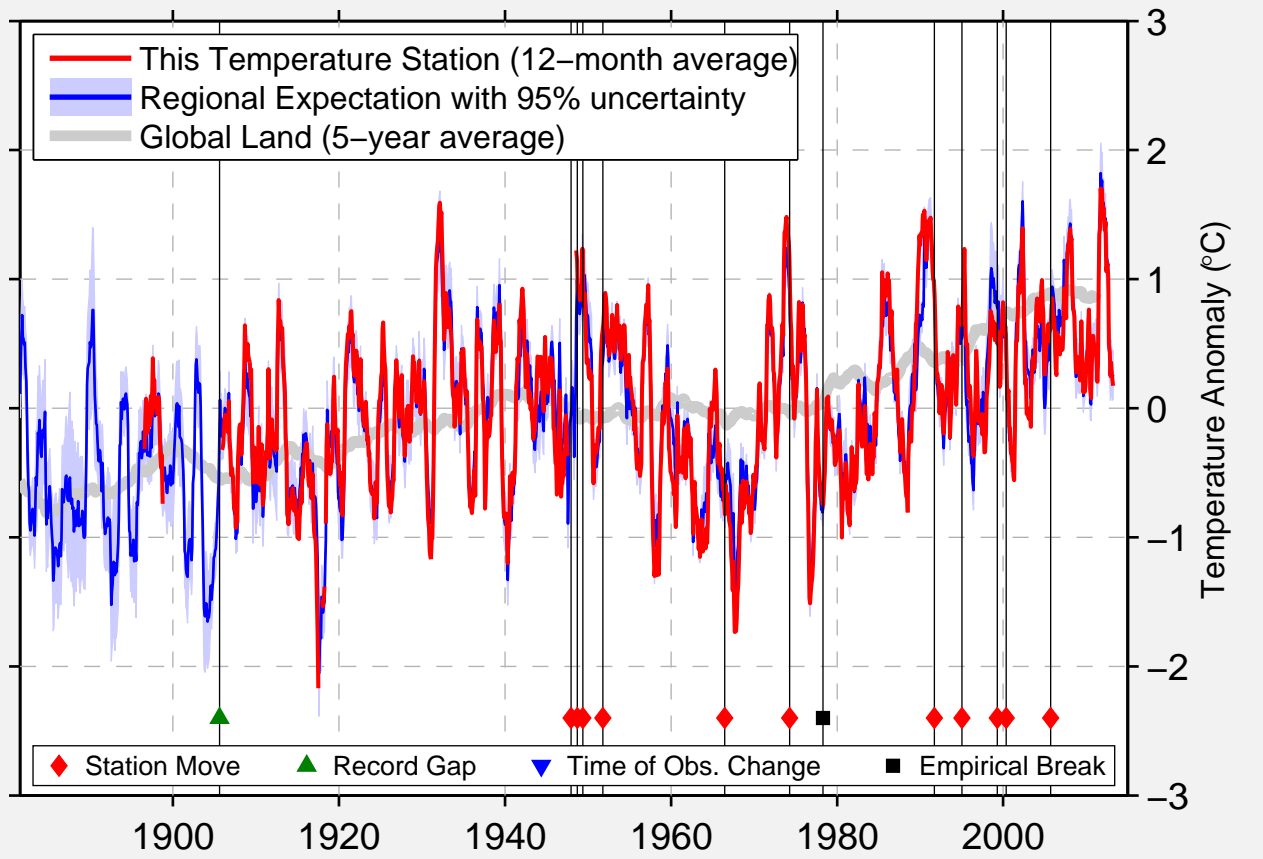

# BEAUFORT MICHAEL J SMITH FLD

34.717 N, 76.685 W (United States)

Data Quality Controlled and Aligned at Breakpoints

Berkeley Earth