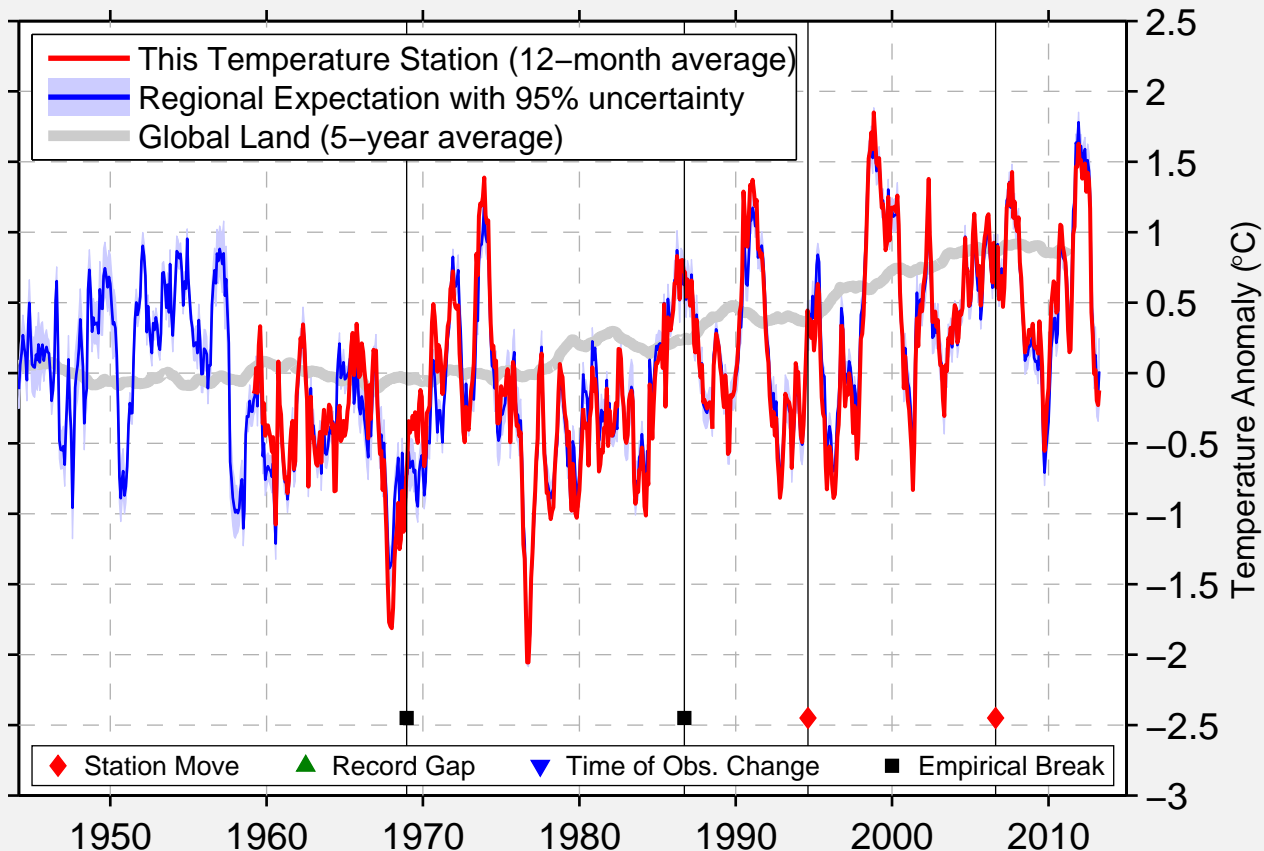

# HUNTSVILLE MADISON COUNTY ARP

34.651 N, 86.776 W (United States)

Data Quality Controlled and Aligned at Breakpoints

Berkeley Earth