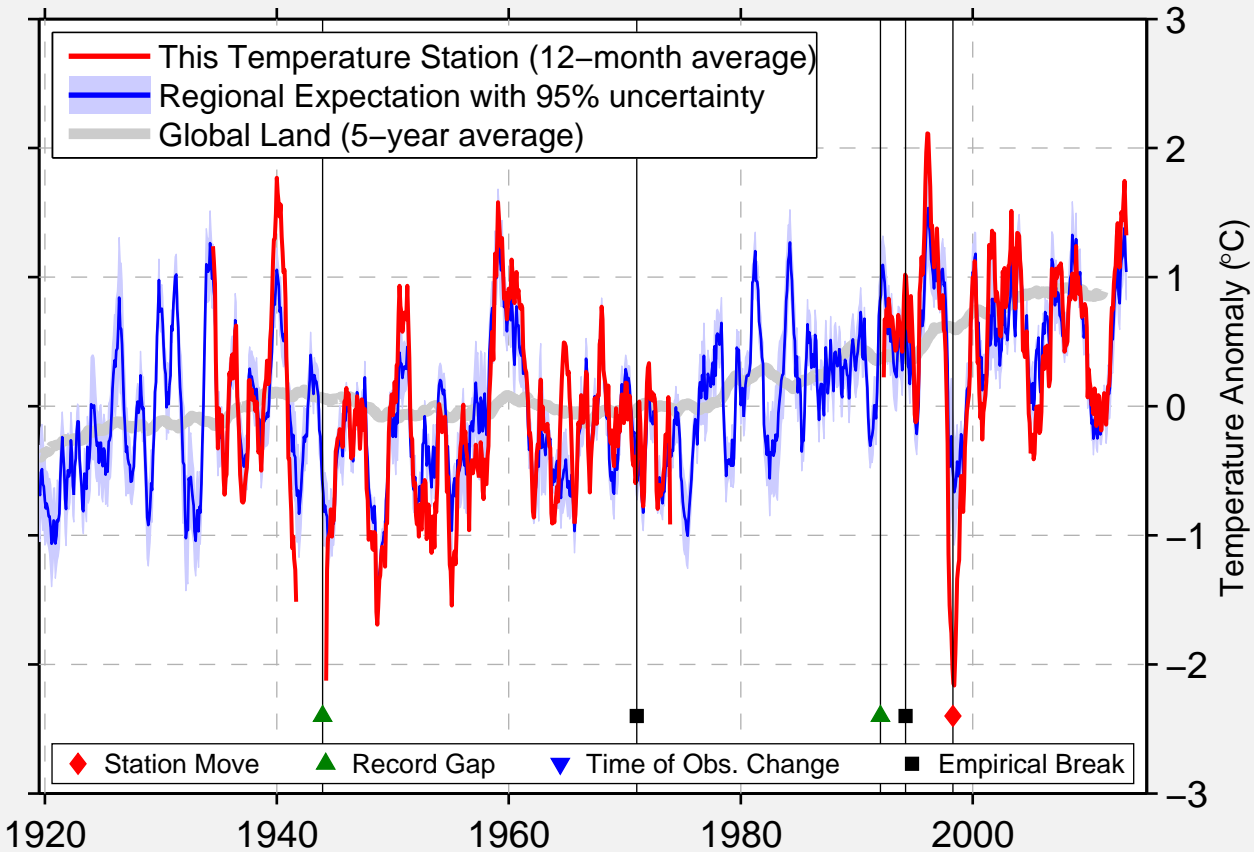

PALMDALE PRODUCTION

34.631 N, 118.083 W (United States)

Data Quality Controlled and Aligned at Breakpoints

Berkeley Earth