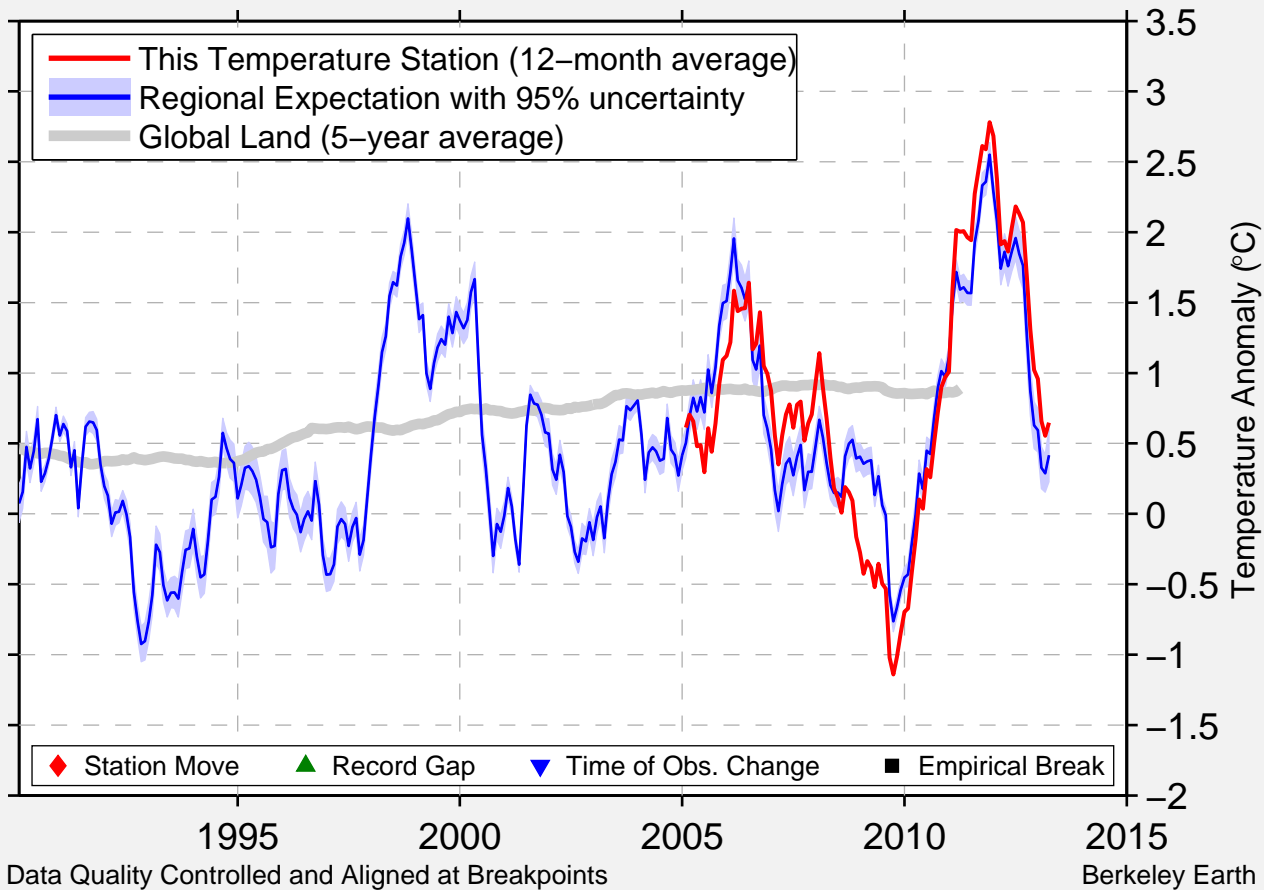

# HALLIBURTON FLD AP

34.471 N, 97.956 W (United States)

Data Quality Controlled and Aligned at Breakpoints

Berkeley Earth