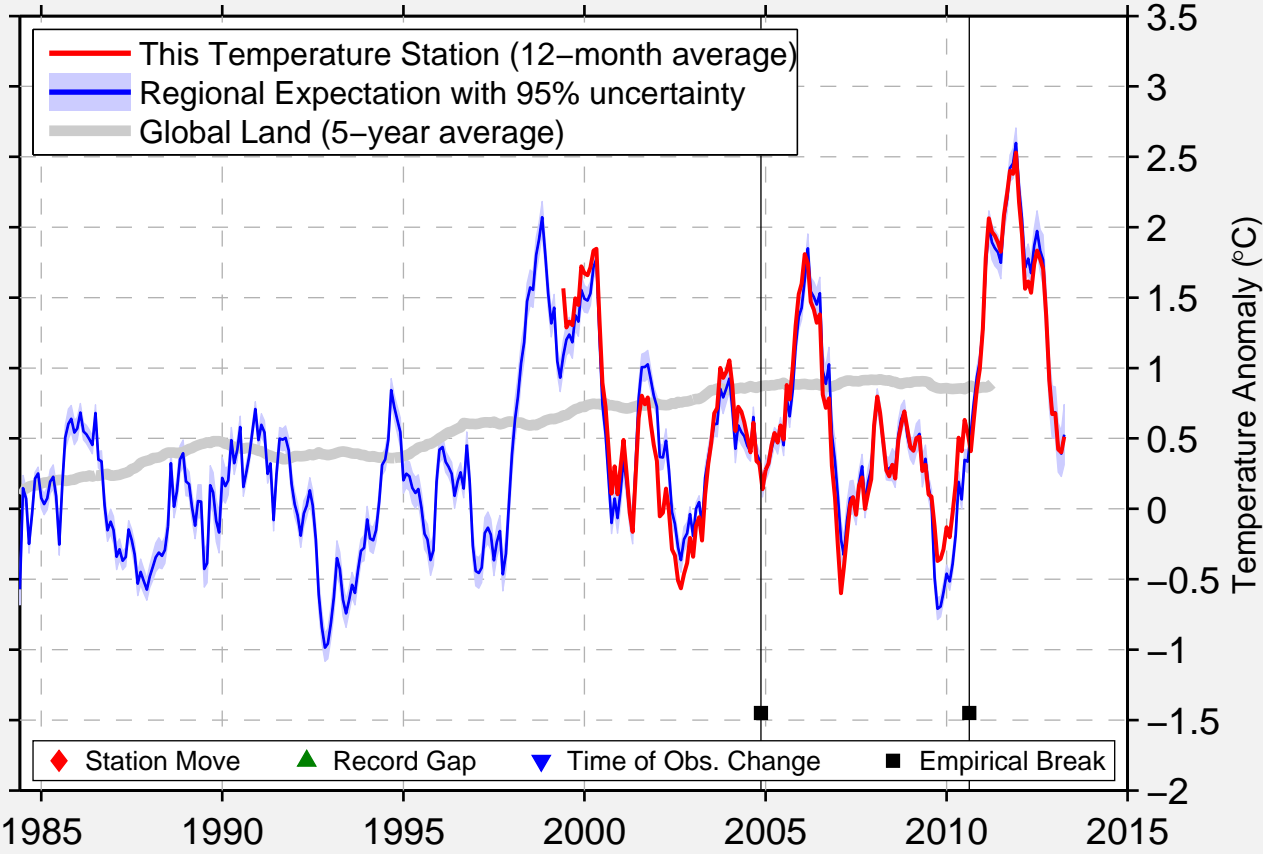

FREDERICK MUNI

34.279 N, 98.785 W (United States)

Data Quality Controlled and Aligned at Breakpoints

Berkeley Earth