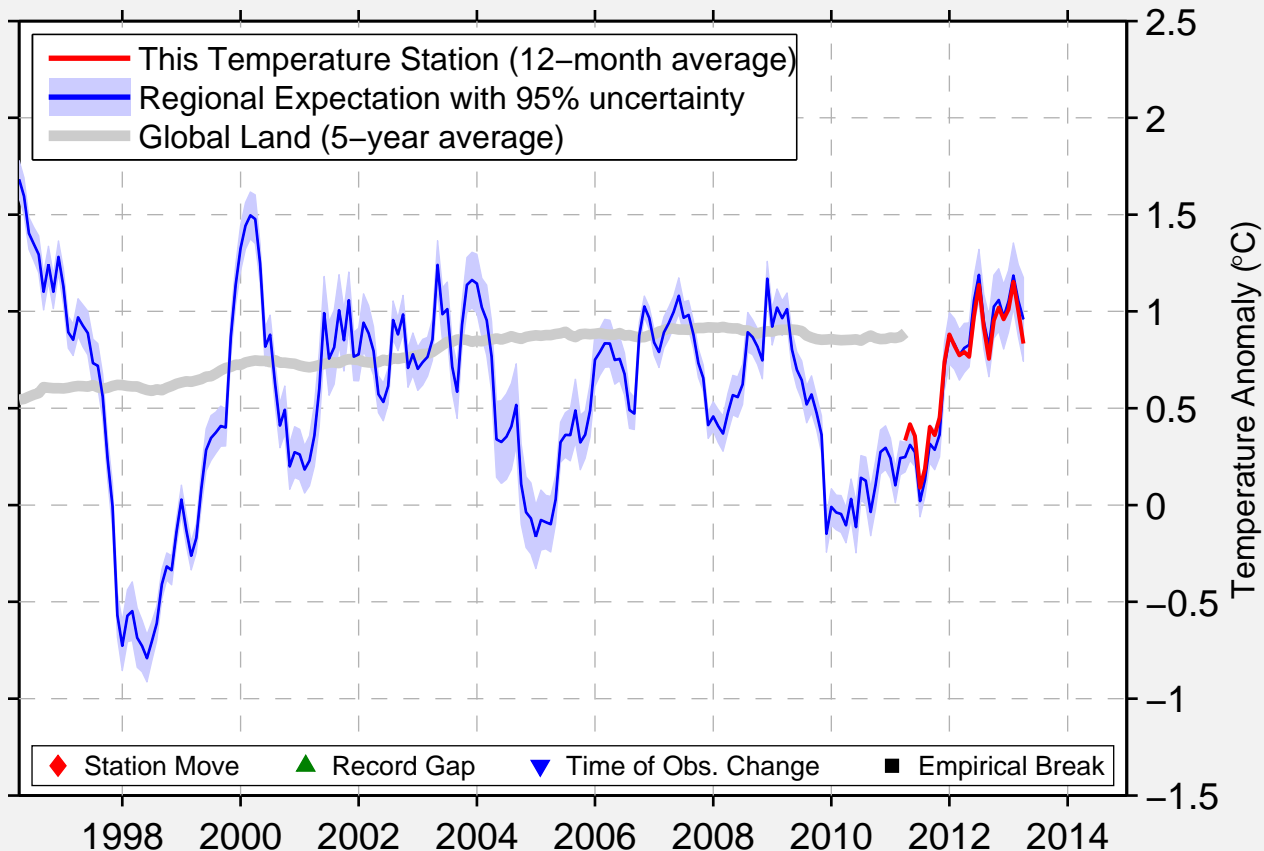

LAKE HAVASU CITY 19 SE

34.253 N, 114.134 W (United States)

Data Quality Controlled and Aligned at Breakpoints

Berkeley Earth