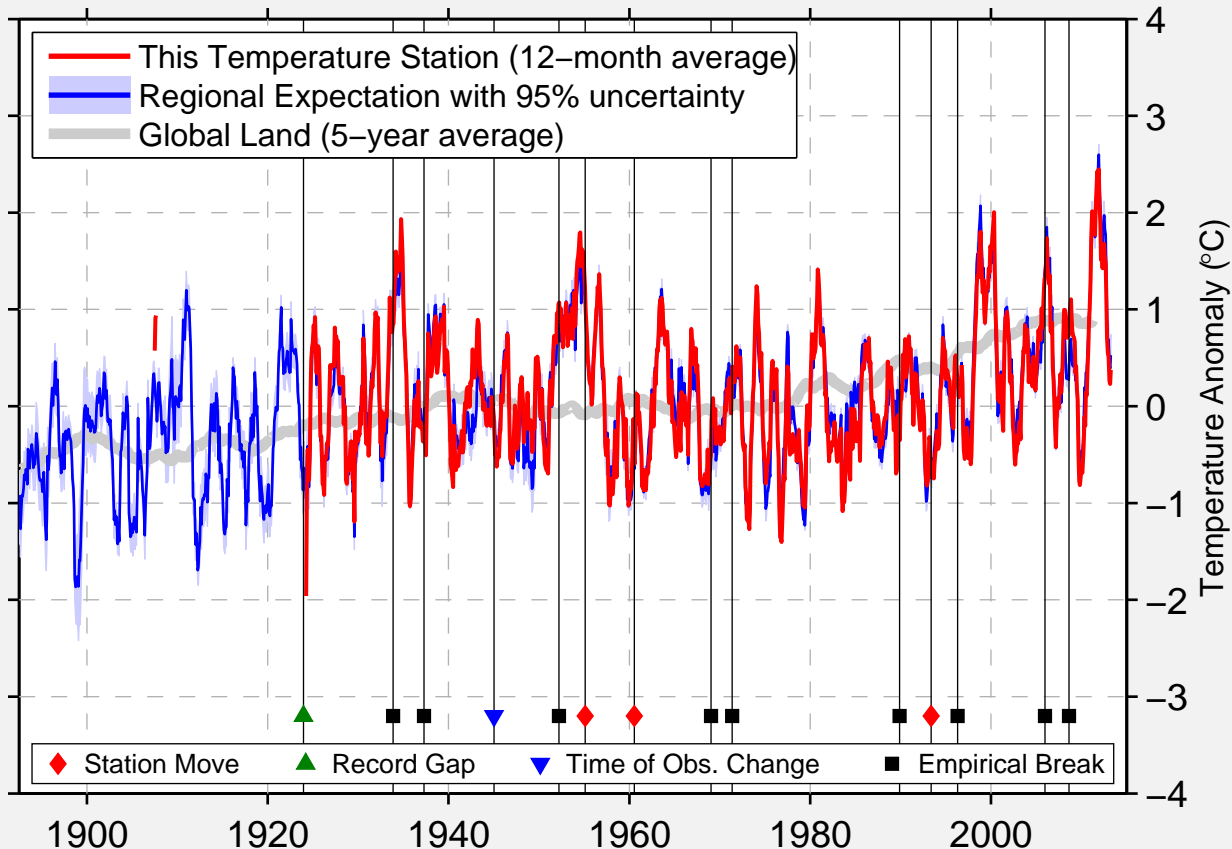

WICHITA FALLS/SHEPS AFB/WICHITA FALLS/MUN., TX.

33.979 N, 98.500 W (United States)

Data Quality Controlled and Aligned at Breakpoints

Berkeley Earth