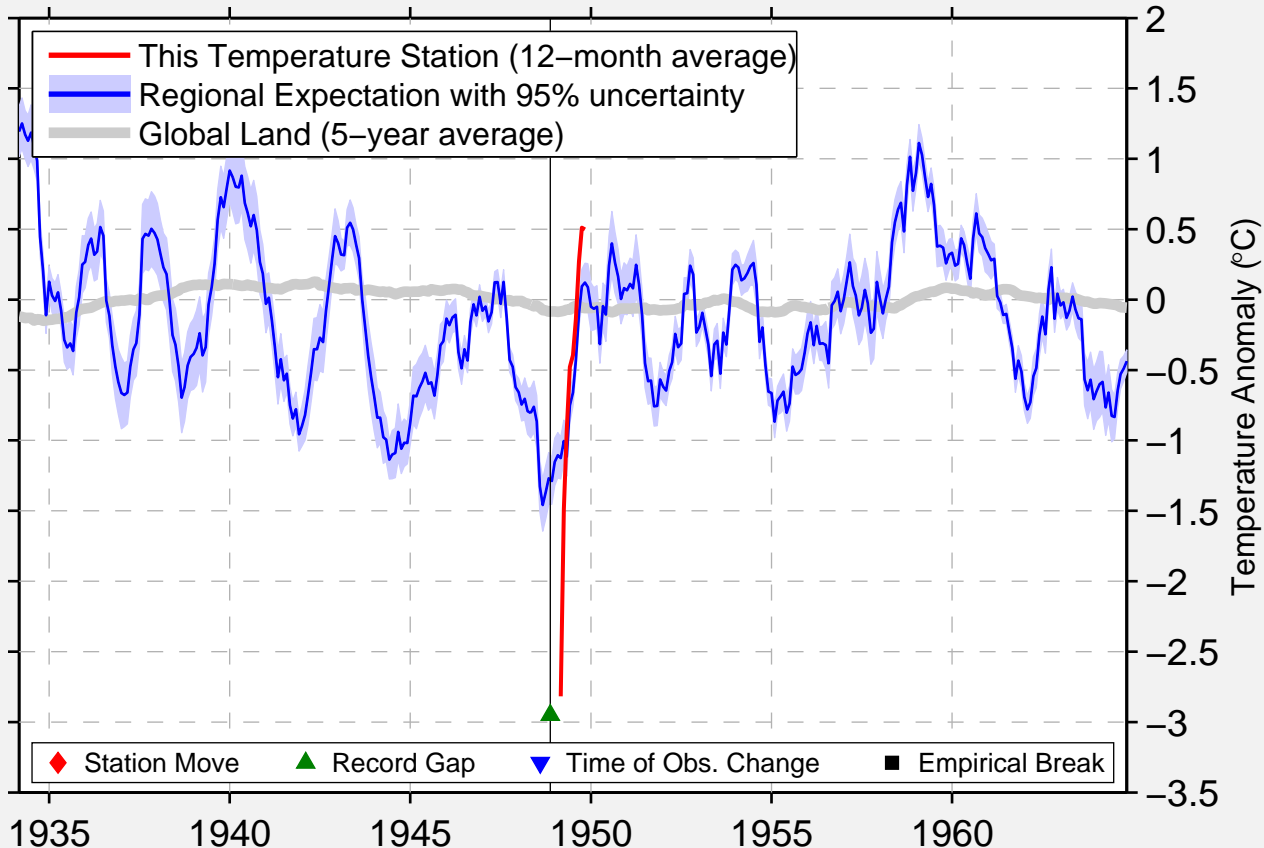

# COACHELLA INДИО CAA

33.683 N, 116.167 W (United States)

◆ Station Move    ▲ Record Gap    ▼ Time of Obs. Change    ■ Empirical Break

Data Quality Controlled and Aligned at Breakpoints

Berkeley Earth