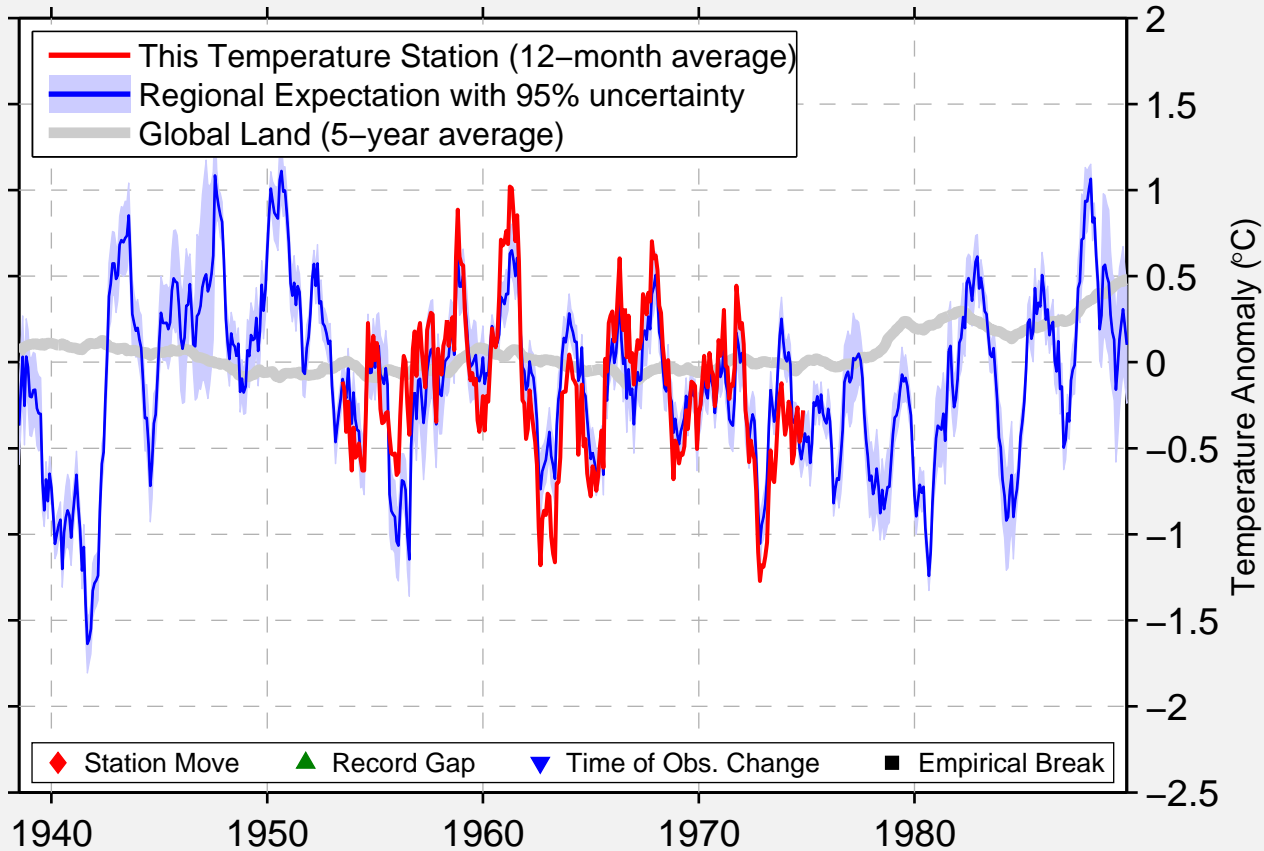

MACERATA

43.300 N, 13.400 E (Italy)

Data Quality Controlled and Aligned at Breakpoints

Berkeley Earth