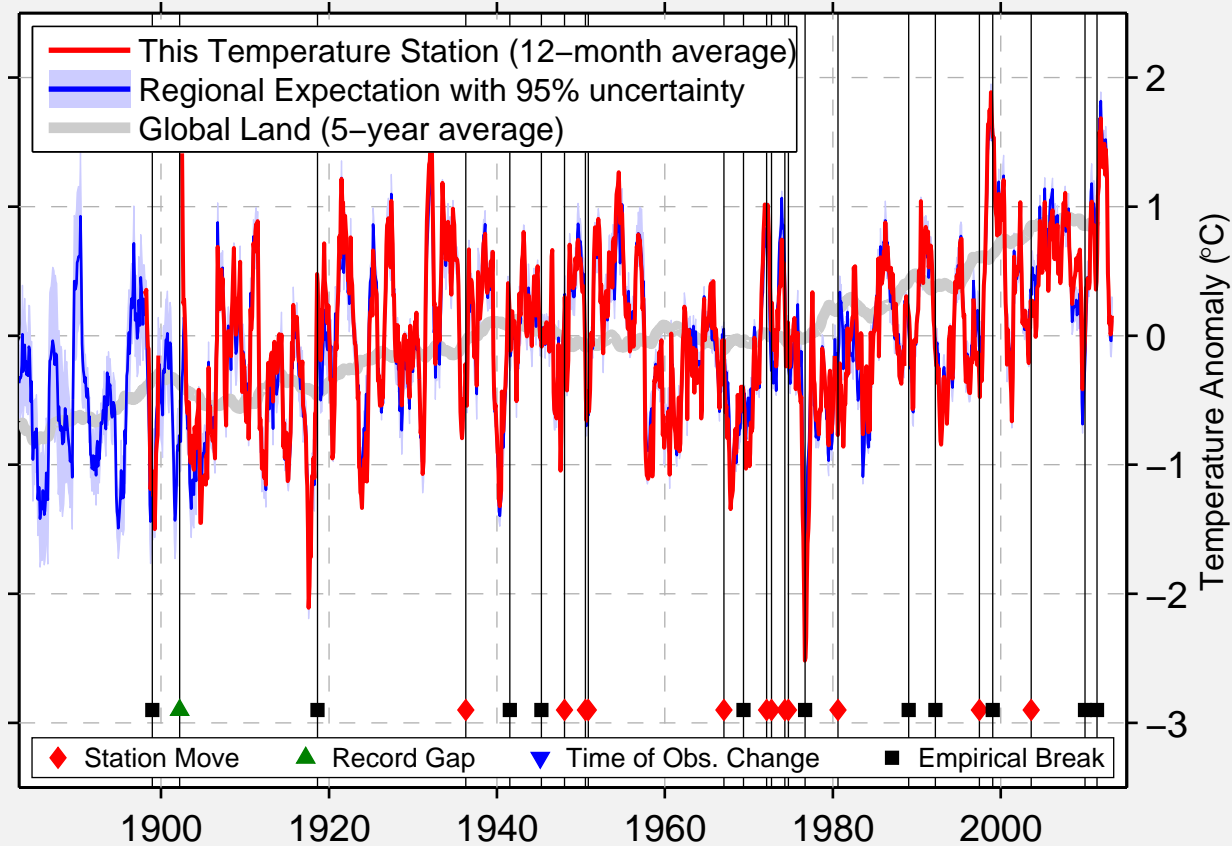

# GREENWOOD LEFLORE ARPT

33.500 N, 90.142 W (United States)

Data Quality Controlled and Aligned at Breakpoints

Berkeley Earth