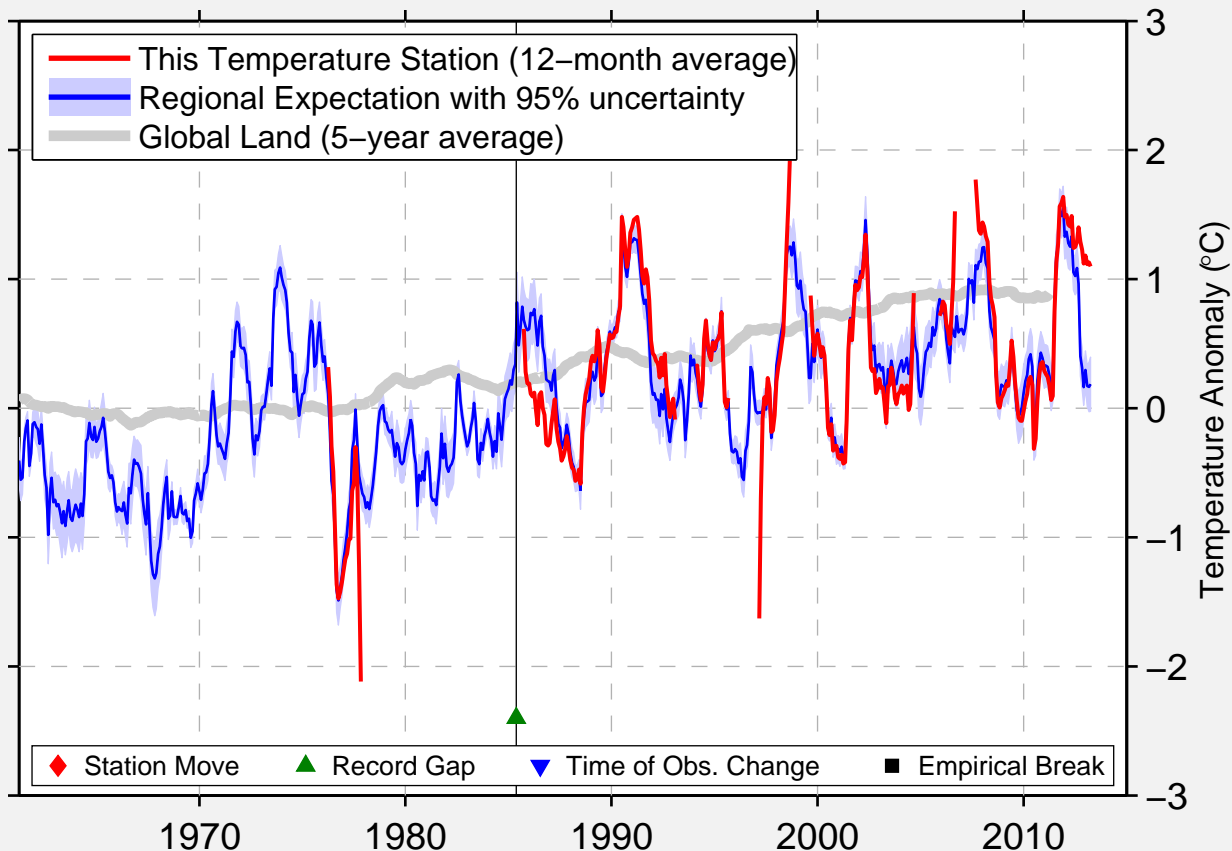

# FRYING PAN SHOALS, NC.

33.483 N, 77.583 W (United States)

Data Quality Controlled and Aligned at Breakpoints

Berkeley Earth