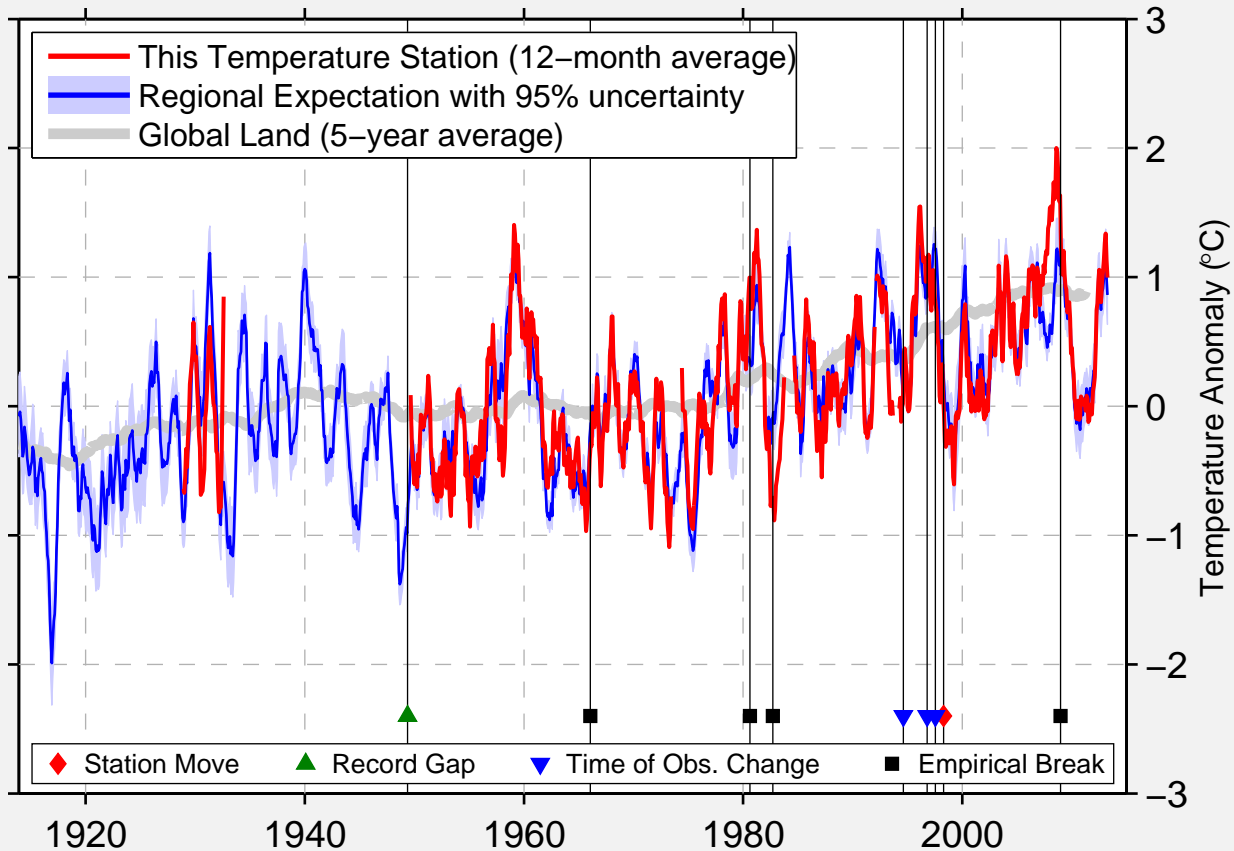

RAMONA FIRE DEPT

33.038 N, 116.887 W (United States)

Data Quality Controlled and Aligned at Breakpoints

Berkeley Earth