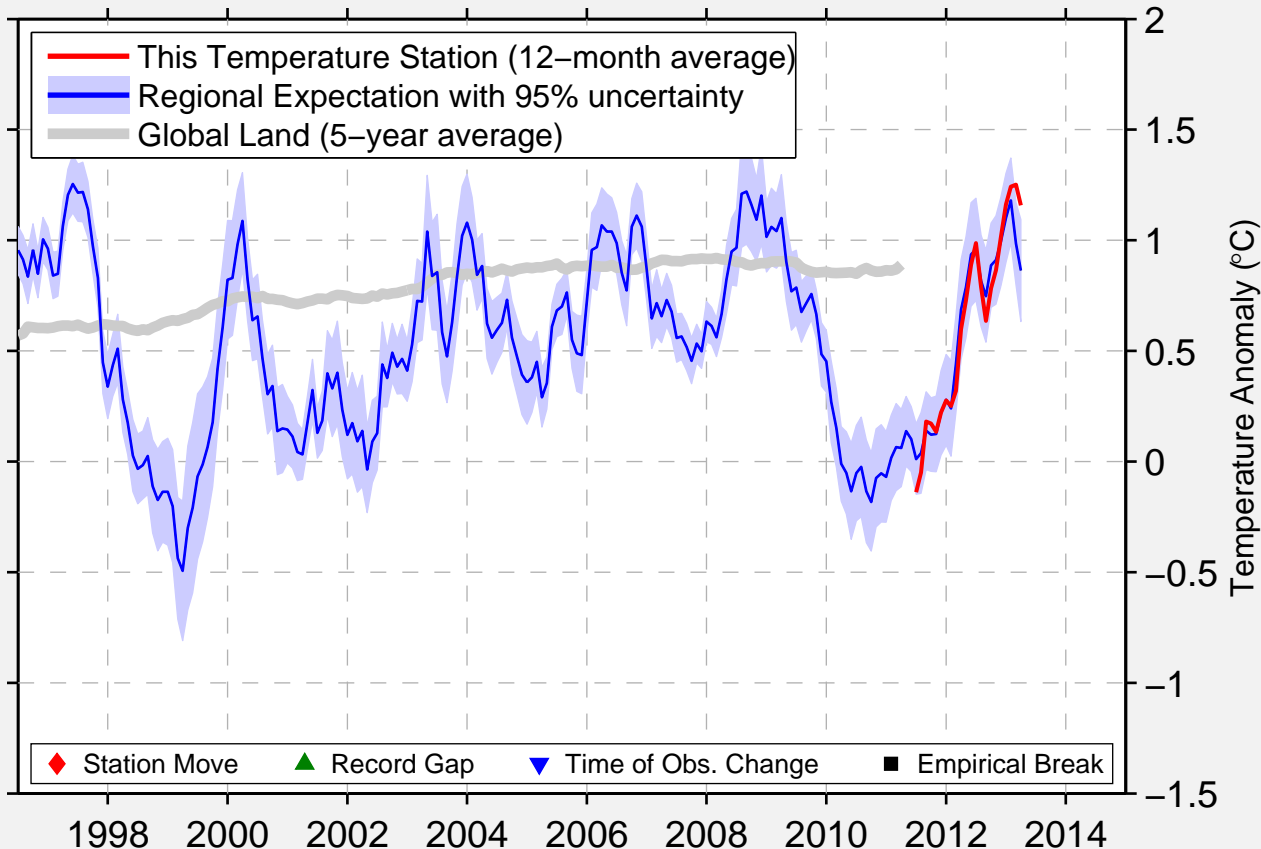

# RANCHO BERNARDO

33.022 N, 117.081 W (United States)

Data Quality Controlled and Aligned at Breakpoints

Berkeley Earth