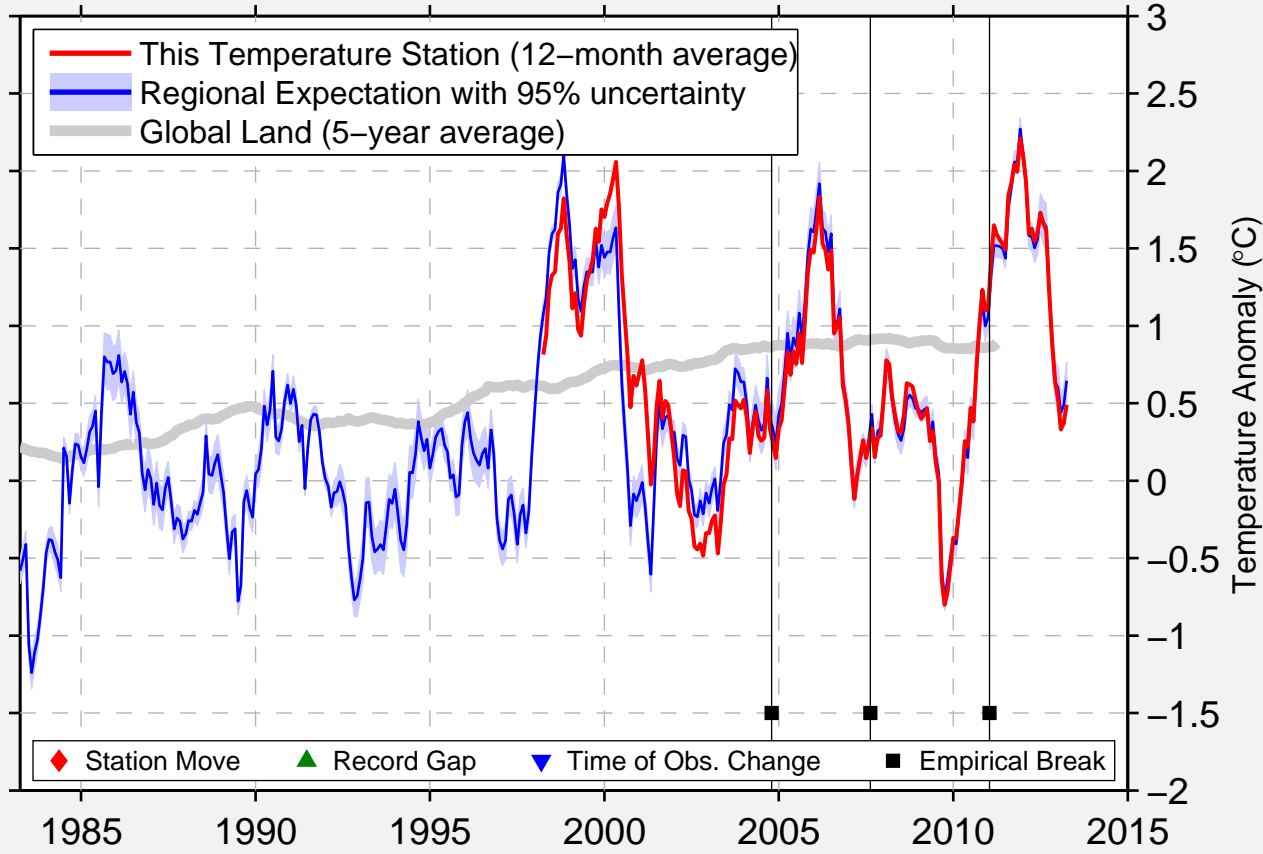

# FT WORTH ALLIANCE AP

32.973 N, 97.318 W (United States)

Data Quality Controlled and Aligned at Breakpoints

Berkeley Earth