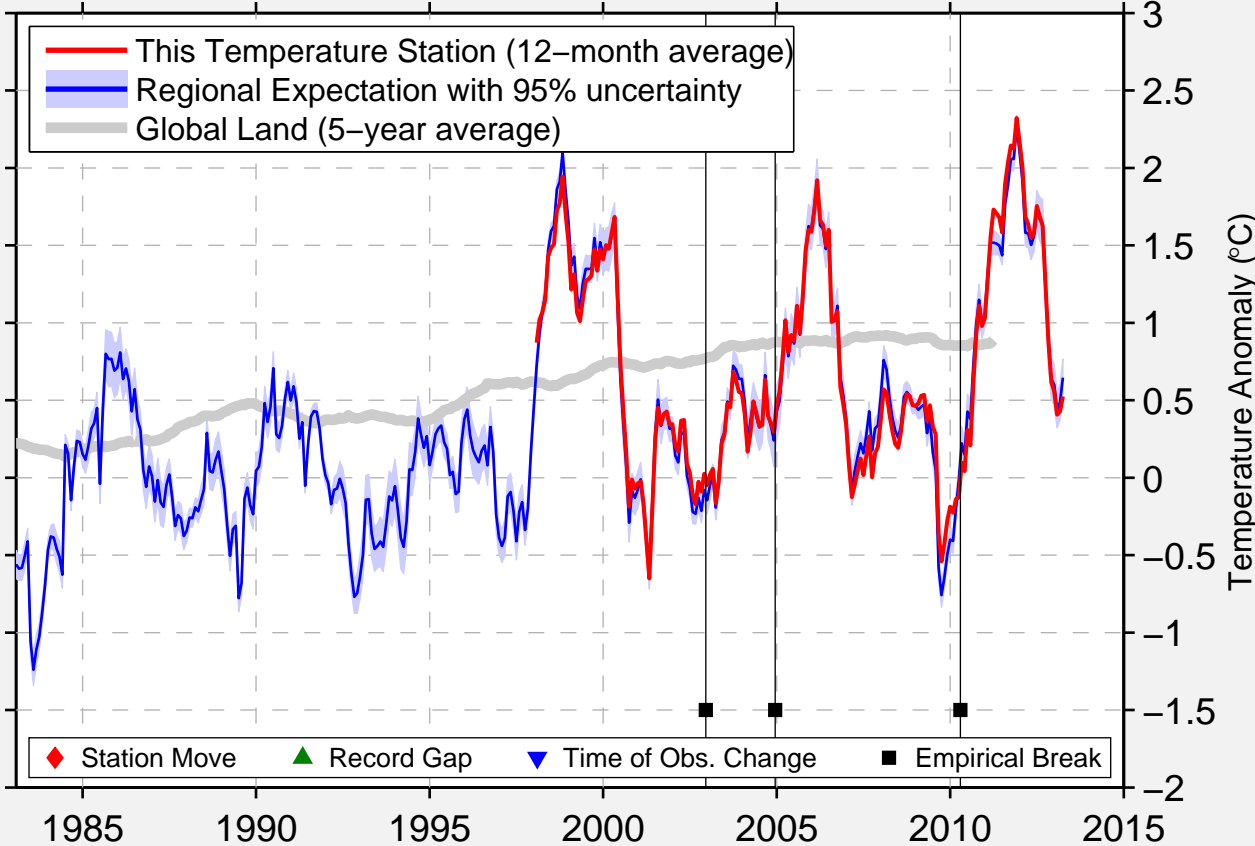

ARLINGTON MUNICIPAL AP

32.666 N, 97.097 W (United States)

Data Quality Controlled and Aligned at Breakpoints

Berkeley Earth